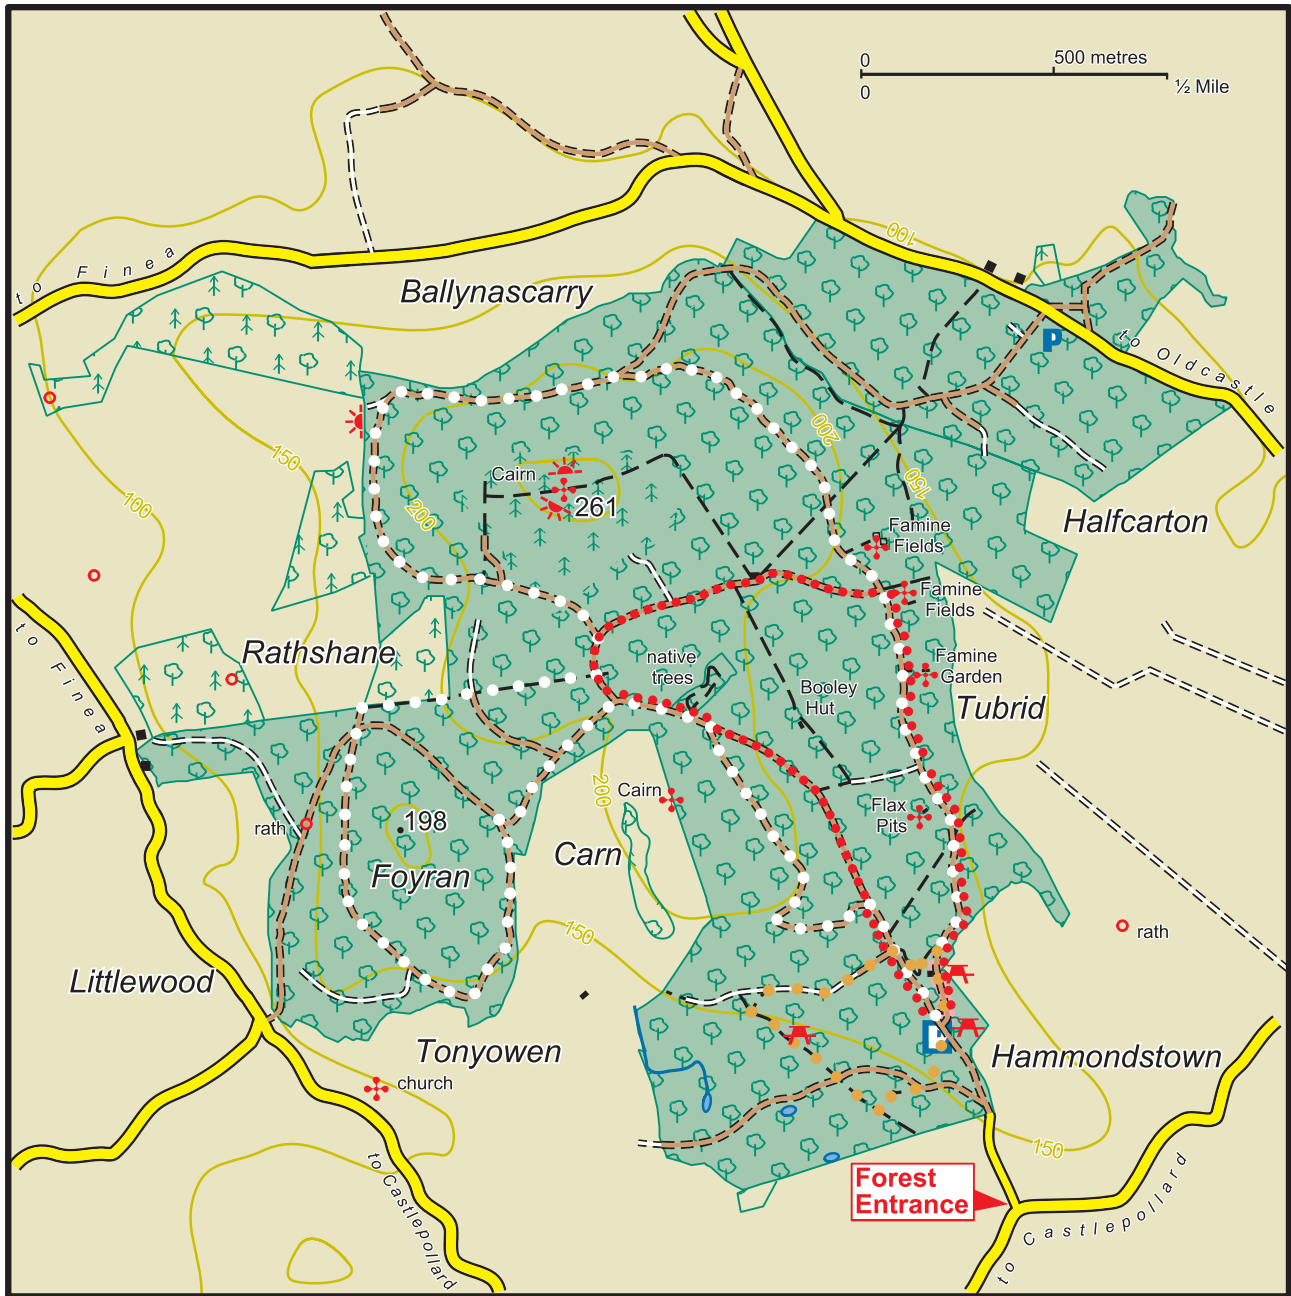

Mullaghmeen Forest

- | | | | | | |
|--|--------------|--|---------------|--|--------------------|
| | Main Road | | Car Park | | Coillte Properties |
| | Minor Road | | Parking Spot | | Conifer Forest |
| | Forest Road | | Heritage Site | | Broadleaf Forest |
| | Forest Track | | Picnic Area | | Access for All |
| | Path | | Refreshments | | Yellow Walk |
| | Viewpoint | | Toilets | | Red Walk |
| | | | | | White Walk |

The representation on the map of roads, tracks and paths outside Coillte property should not be interpreted as conferring a right of way.