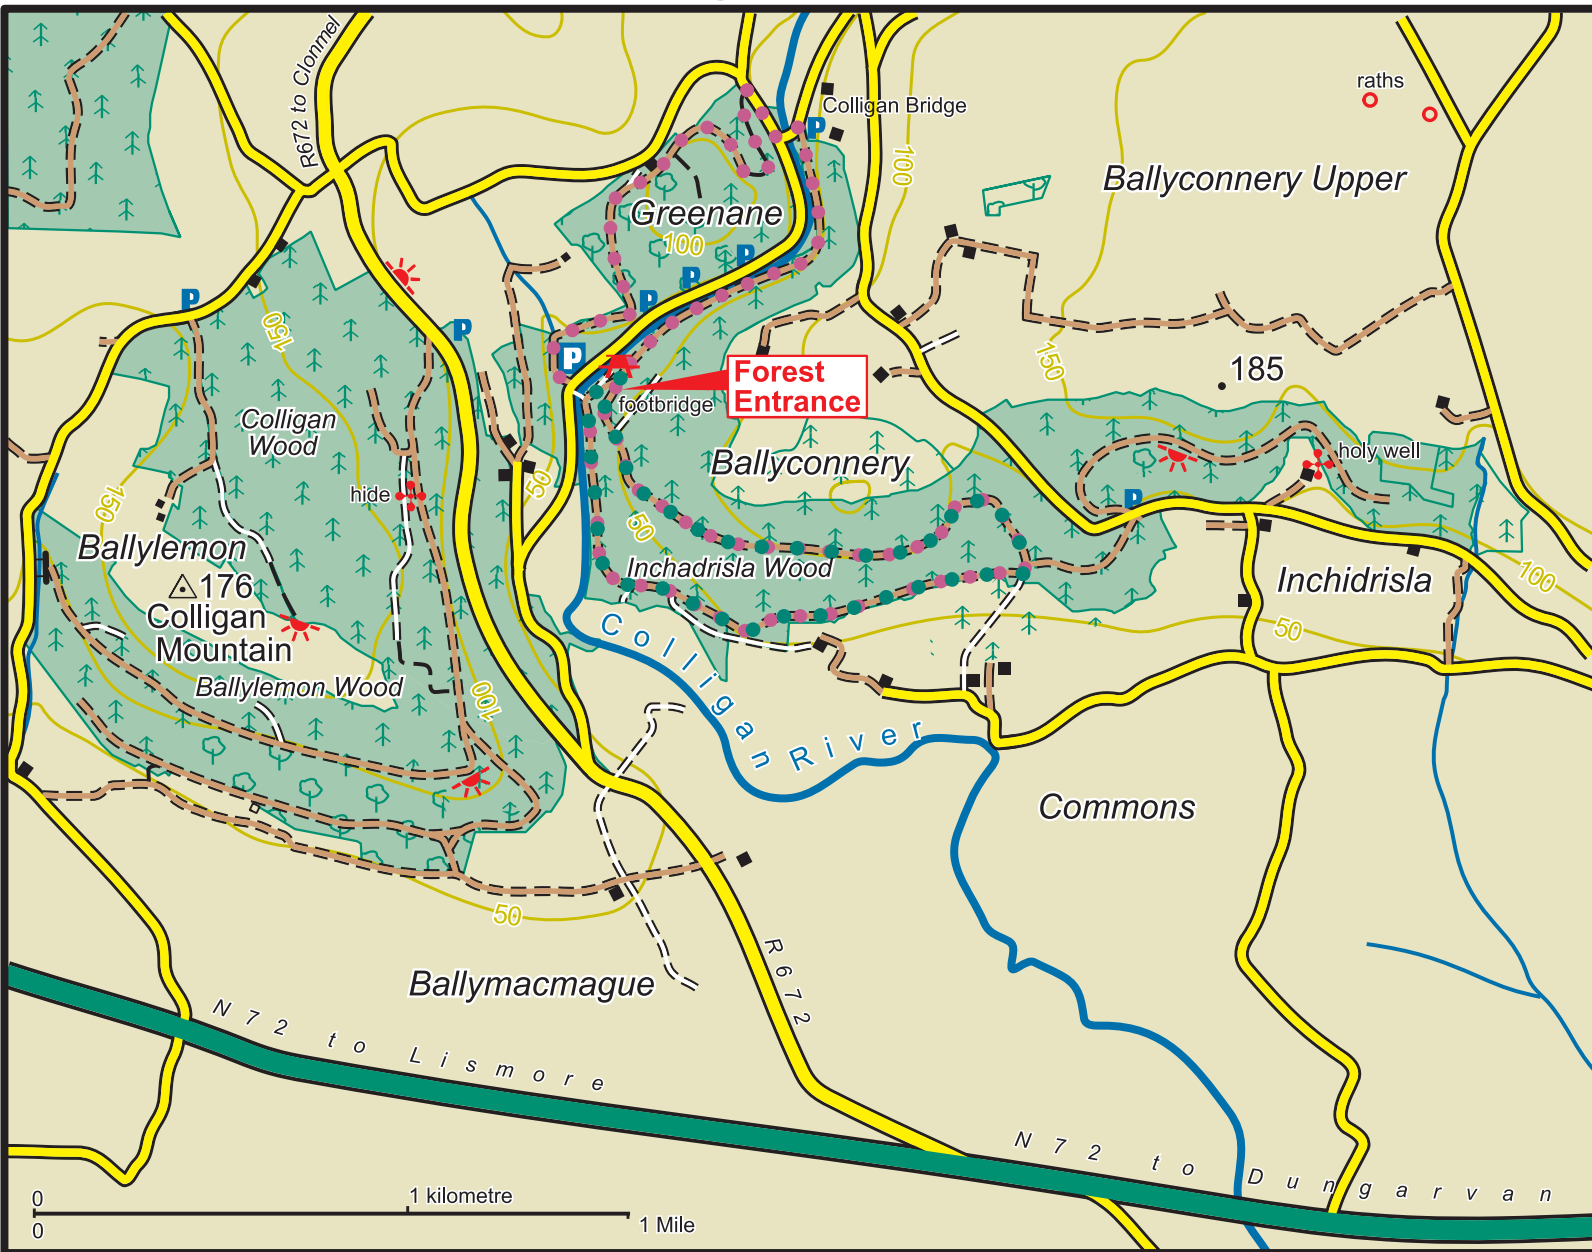

Colligan Wood

- Main Road
- Minor Road
- Forest Road
- Forest Track
- Path
- Viewpoint

- Car Park
- Parking Spot
- Heritage Site
- Picnic Area
- Refreshments
- Toilets

- Coillte Properties
- Conifer Forest
- Broadleaf Forest

- Inchadrisla Loop
- Greenane Loop

The representation on the map of roads, tracks and paths outside Coillte property should not be interpreted as conferring a right of way.