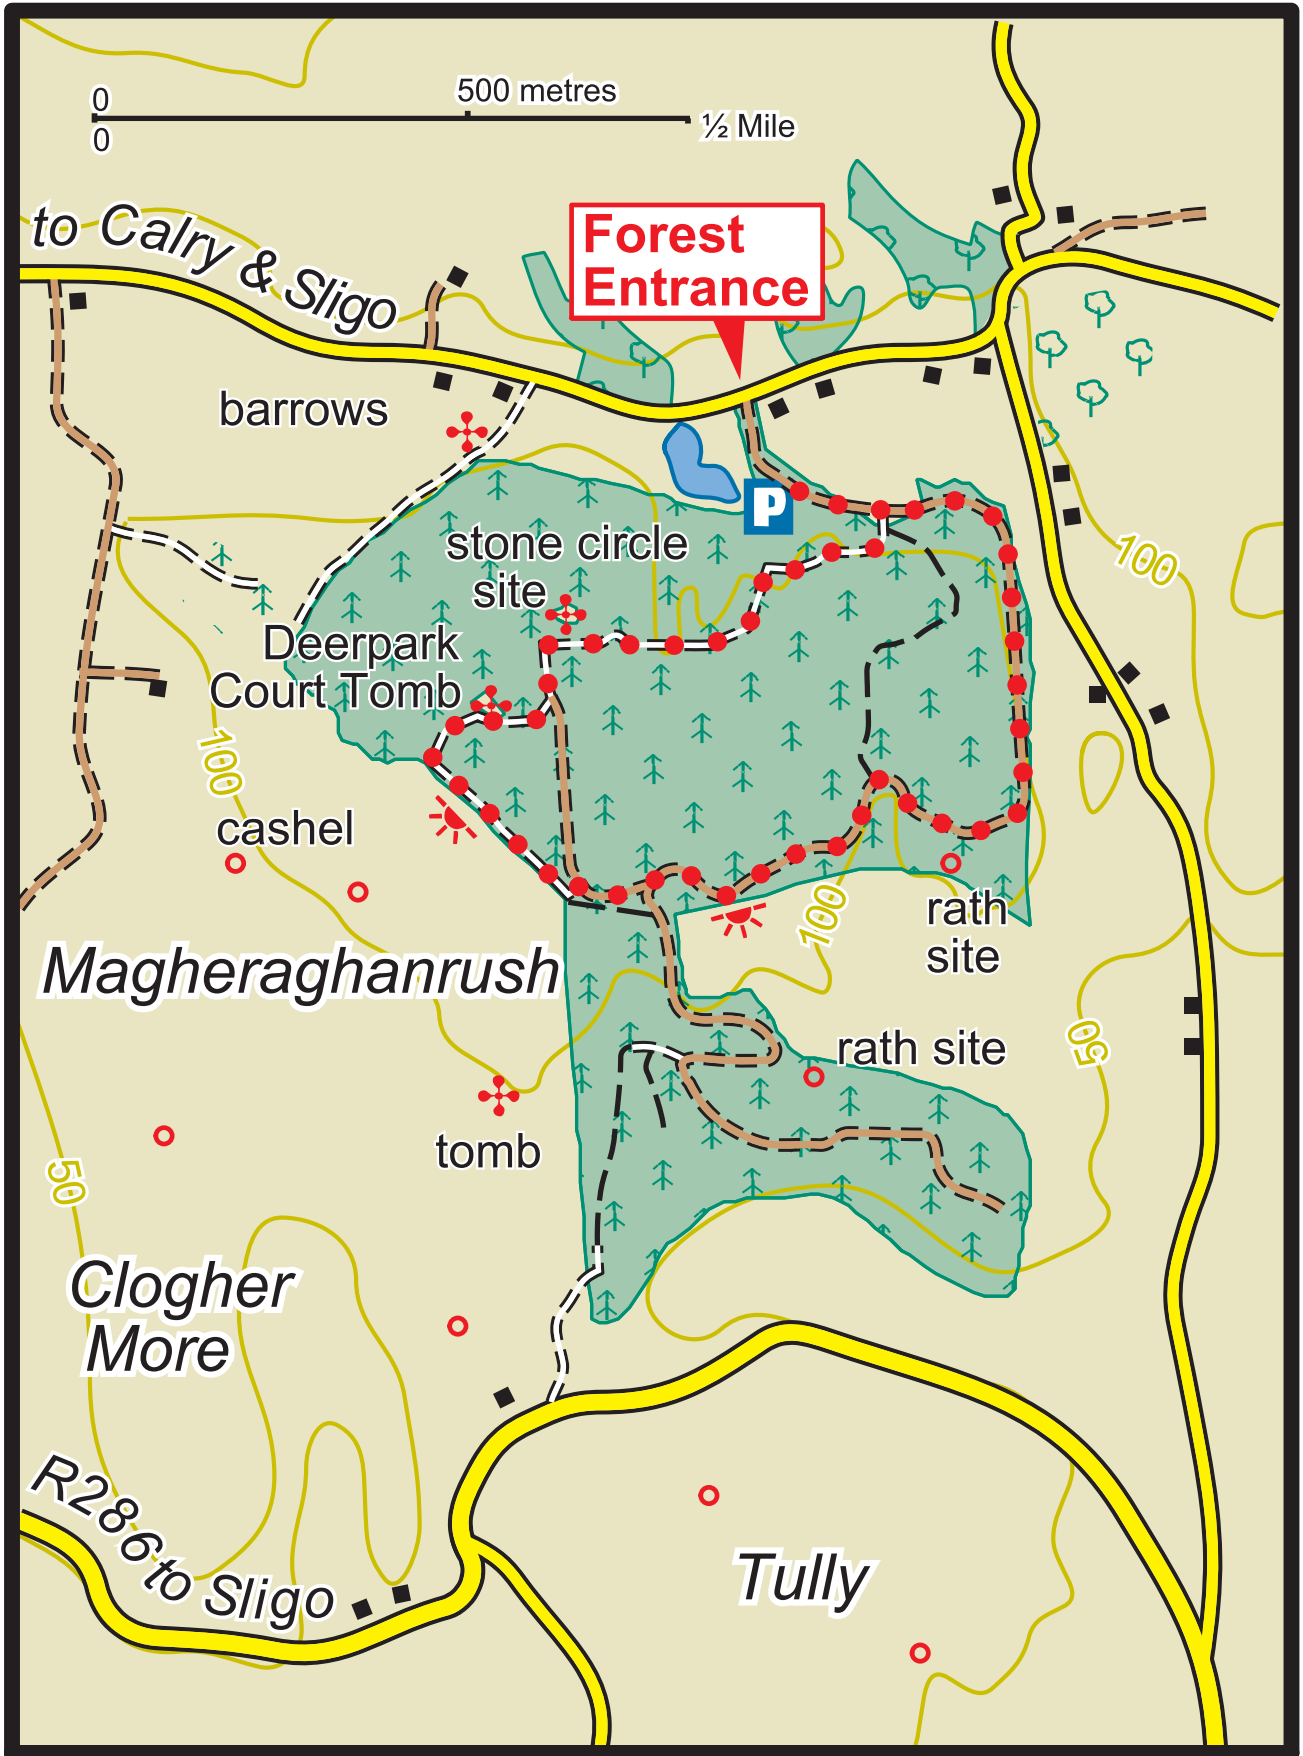

Deerpark Forest

- | | | | | | |
|--|--------------|--|---------------|--|--------------------|
| | Main Road | | Car Park | | Coillte Properties |
| | Minor Road | | Parking Spot | | Conifer Forest |
| | Forest Road | | Heritage Site | | Broadleaf Forest |
| | Forest Track | | Picnic Area | | |
| | Path | | Refreshments | | |
| | Viewpoint | | Toilets | | |
- Court Tomb Trail**

The representation on the map of roads, tracks and paths outside Coillte property should not be interpreted as conferring a right of way.