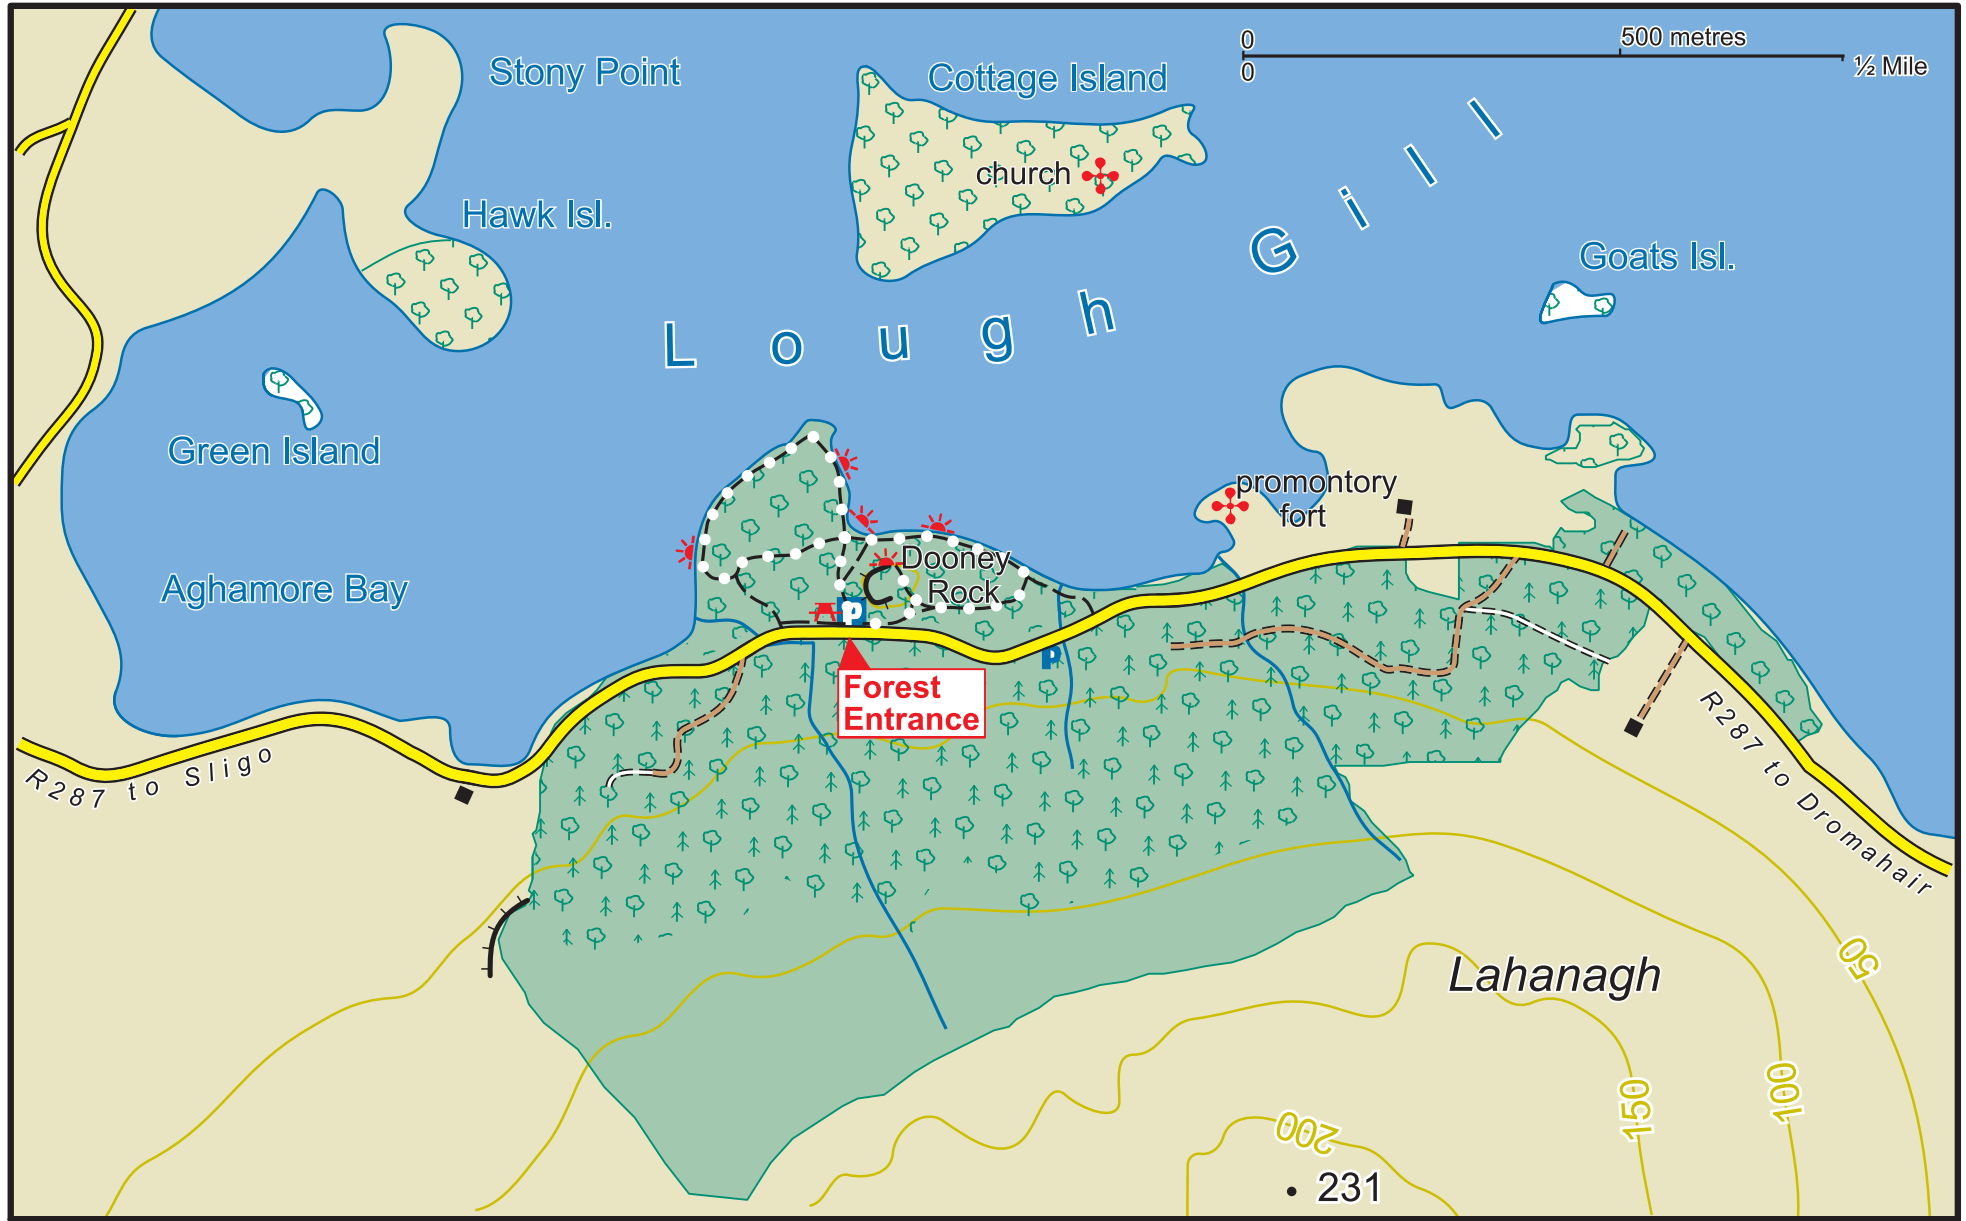

# Dooney Rock Forest

- |  |              |  |               |  |                    |  |              |
|--|--------------|--|---------------|--|--------------------|--|--------------|
|  | Main Road    |  | Car Park      |  | Coillte Properties |  | Nature Trail |
|  | Minor Road   |  | Parking Spot  |  | Conifer Forest     |  |              |
|  | Forest Road  |  | Heritage Site |  | Broadleaf Forest   |  |              |
|  | Forest Track |  | Picnic Area   |  |                    |  |              |
|  | Path         |  | Refreshments  |  |                    |  |              |
|  | Viewpoint    |  | Toilets       |  |                    |  |              |

The representation on the map of roads, tracks and paths outside Coillte property should not be interpreted as conferring a right of way.