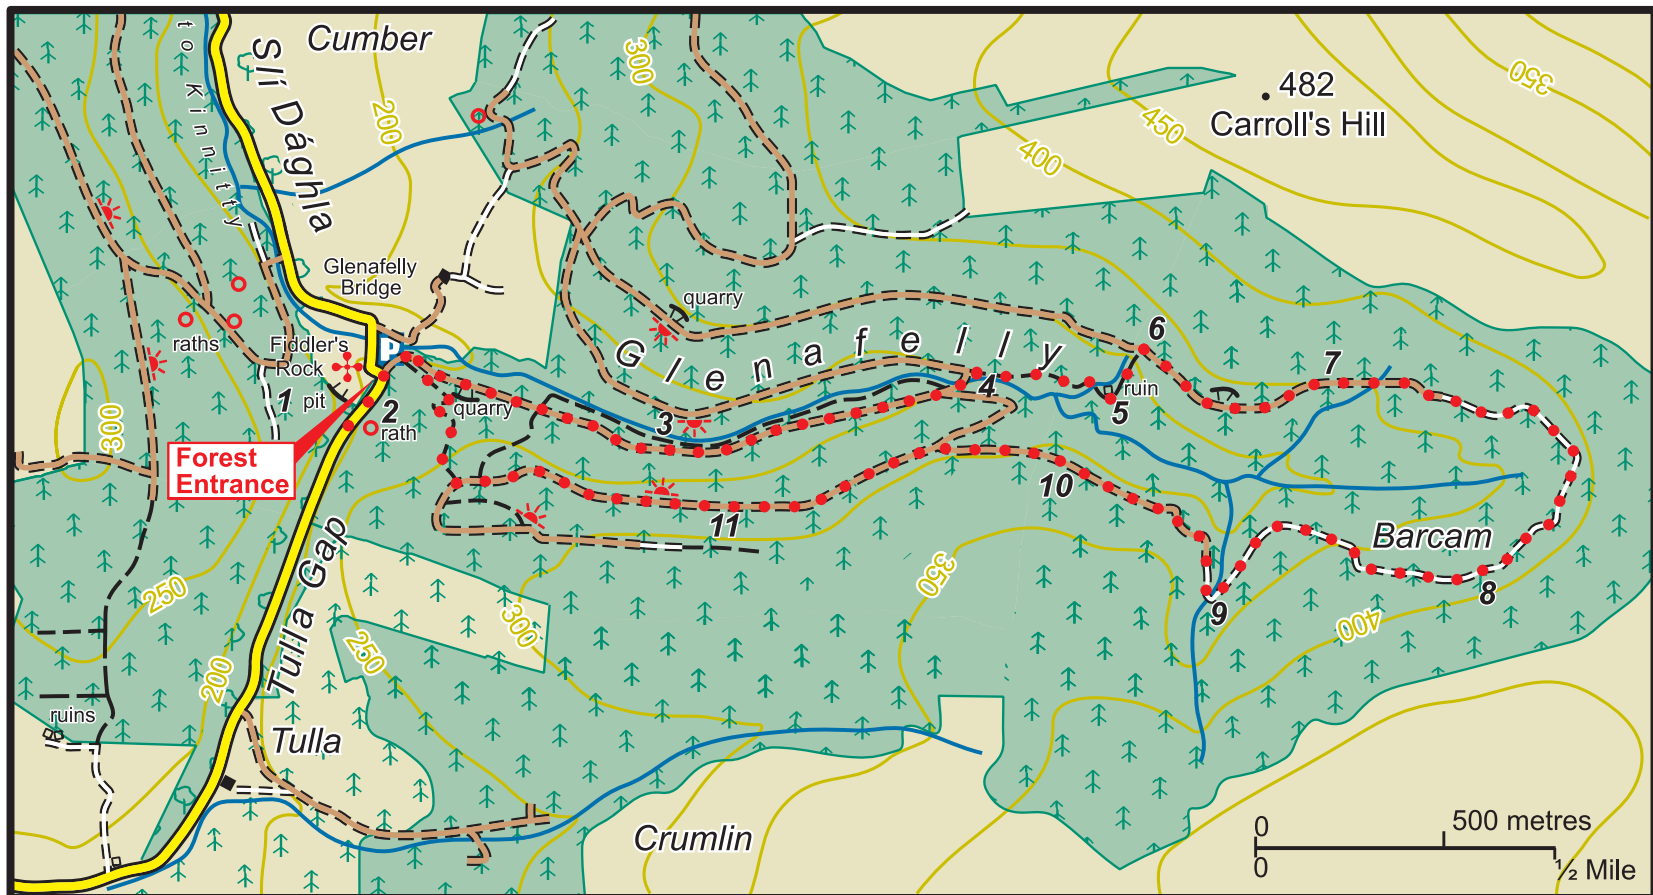

Glenafelly

Main Road
Minor Road
Forest Road
Forest Track
Path
Viewpoint

Car Park
Parking Spot
Heritage Site
Picnic Area
Refreshments
Hillwalking Access

Coillte Properties
Conifer Forest
Broadleaf Forest

Glenafelly Eco Walk

The representation on the map of roads, tracks and paths outside Coillte property should not be interpreted as conferring a right of way.