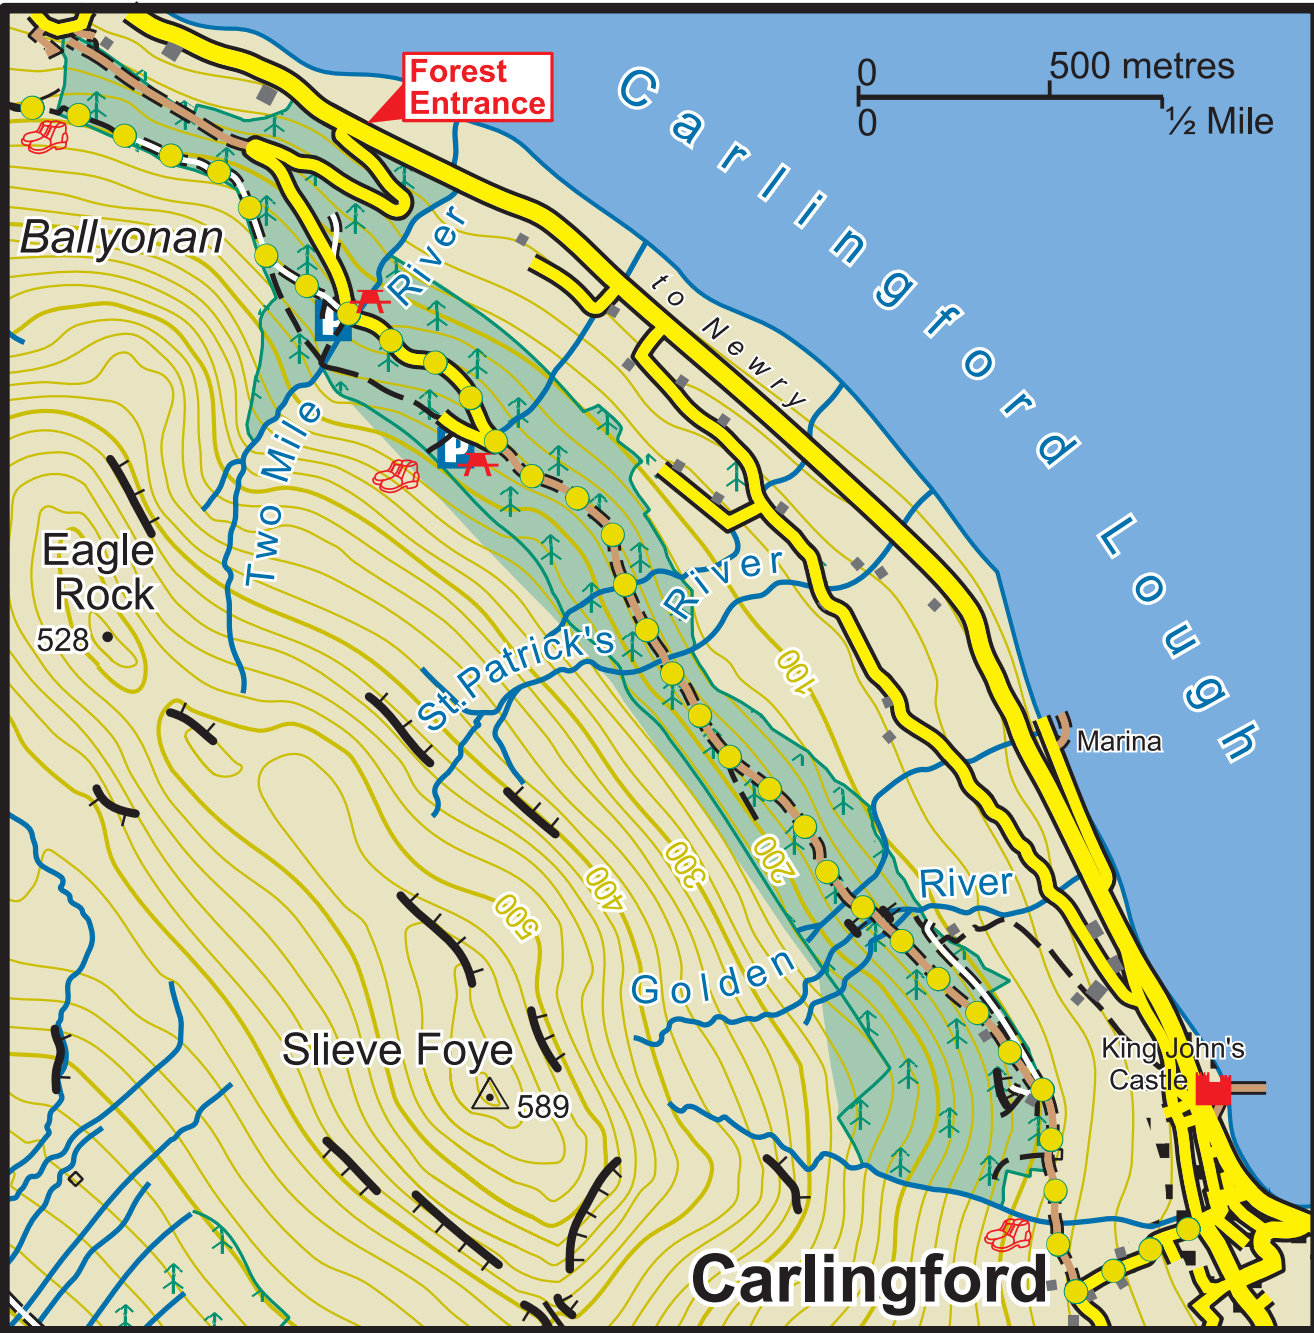

Slieve Foye

- | | | | | | |
|--|--------------|--|--------------------|--|--------------------|
| | Main Road | | Car Park | | Coillte Properties |
| | Minor Road | | Parking Spot | | Conifer Forest |
| | Forest Road | | Heritage Site | | Broadleaf Forest |
| | Forest Track | | Picnic Area | | |
| | Path | | Hillwalking Access | | |
| | Viewpoint | | | | |

National Waymarked Way : Tain Way

The representation on the map of roads, tracks and paths outside Coillte property should not be interpreted as conferring a right of way.