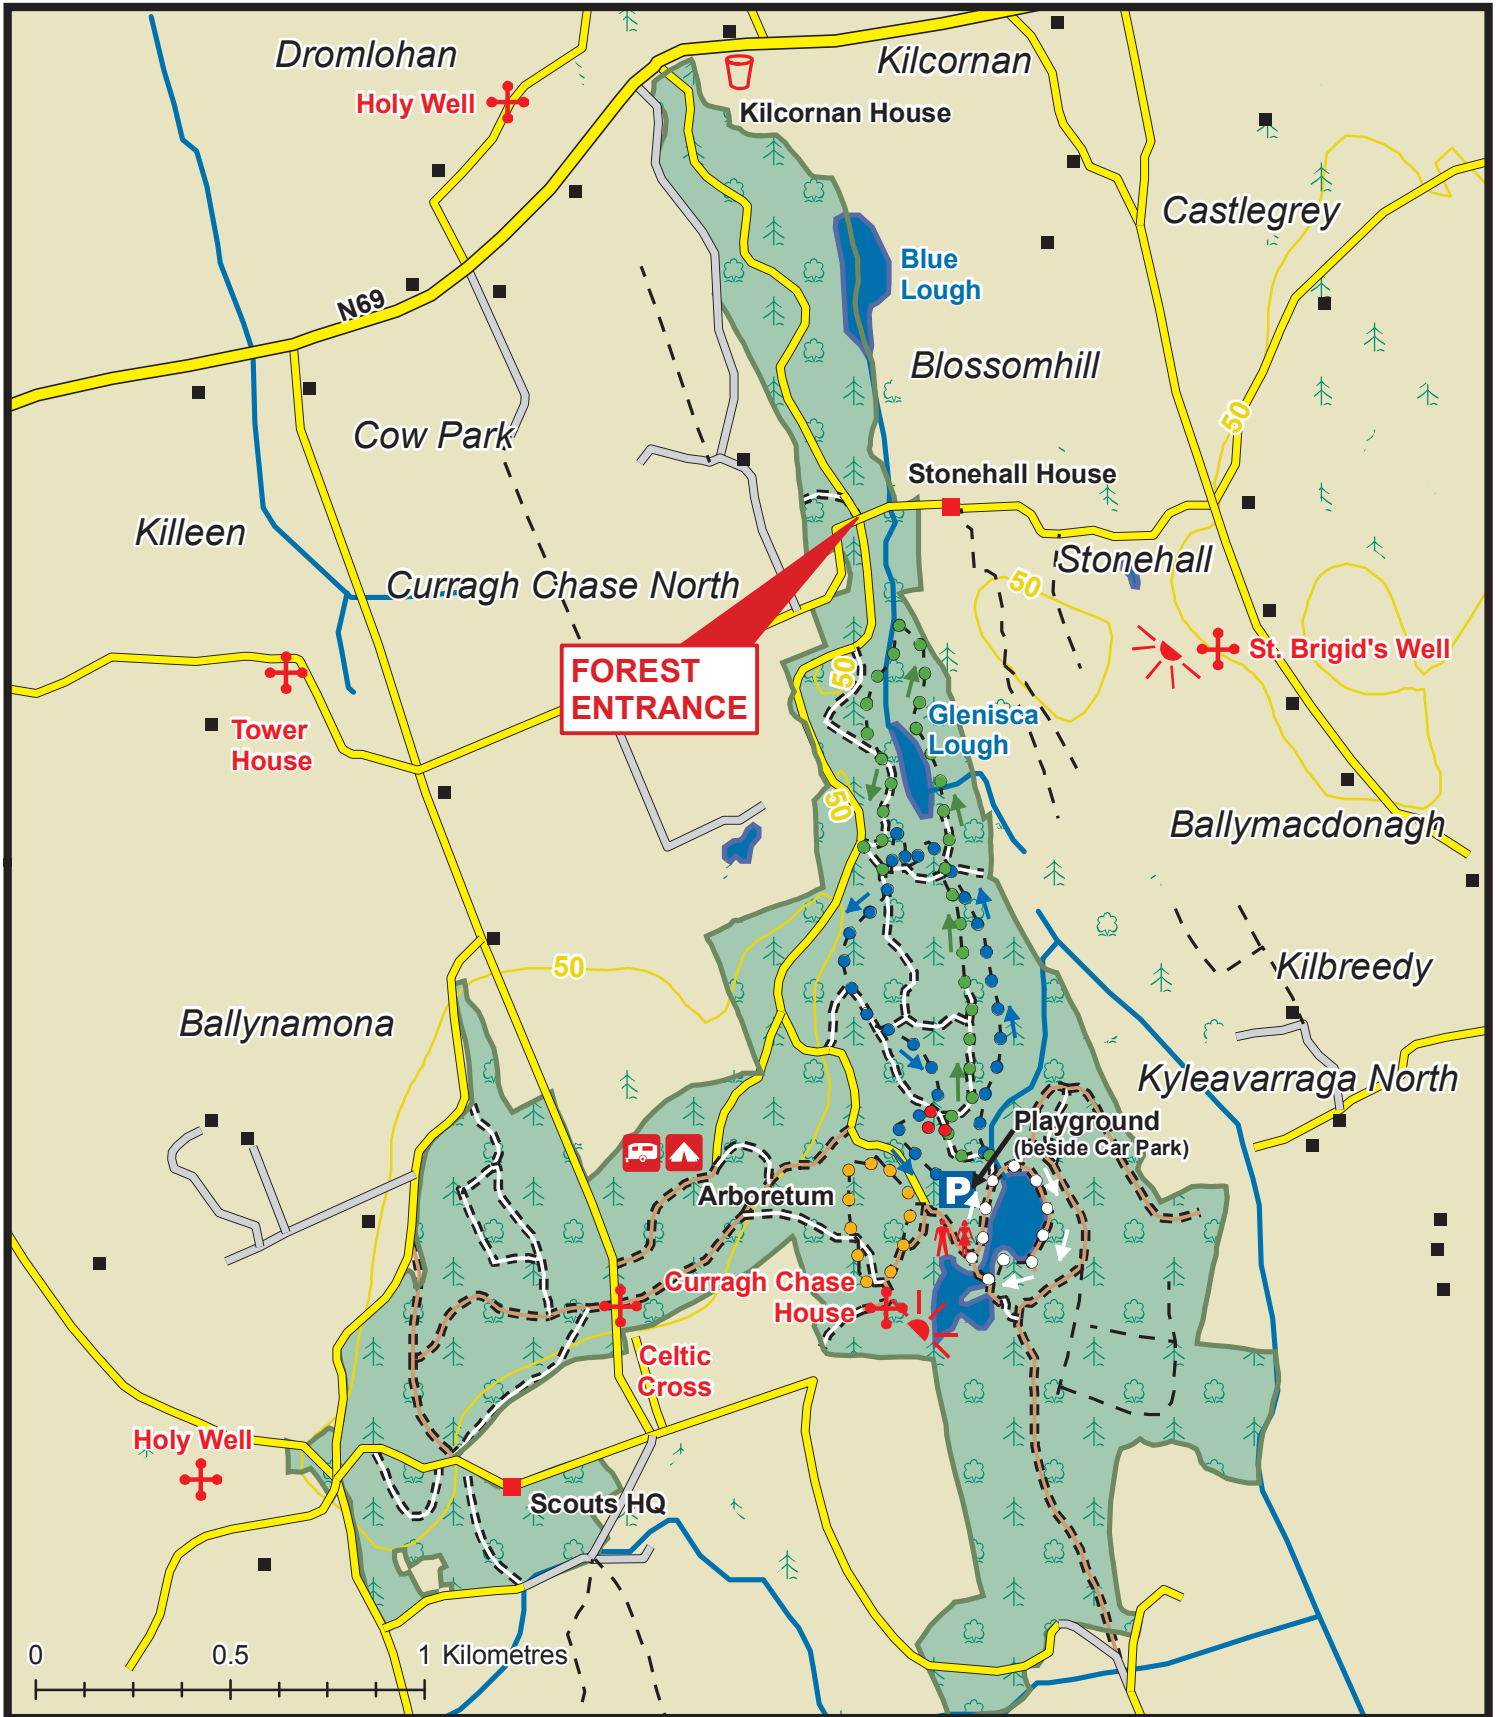

CURRAGH CHASE FOREST PARK

- | | | | |
|--------------|--------------------|---------------------------|-----------------|
| Main Road | Car Park | Coillte Properties | Curragh Trail |
| Minor Road | Parking Spot | Conifer Forest | Lake Trail |
| Forest Road | Heritage Site | Broadleaf Forest | Glenisca Trail |
| Forest Track | Picnic | | Link Trail |
| Path | Refreshments | | Arboretum Trail |
| Bridge | Toilets | | |
| Viewpoint | Hillwalking Access | | |

The representation on the map of roads, tracks and paths outside Coillte property should not be interpreted as conferring a right of way.