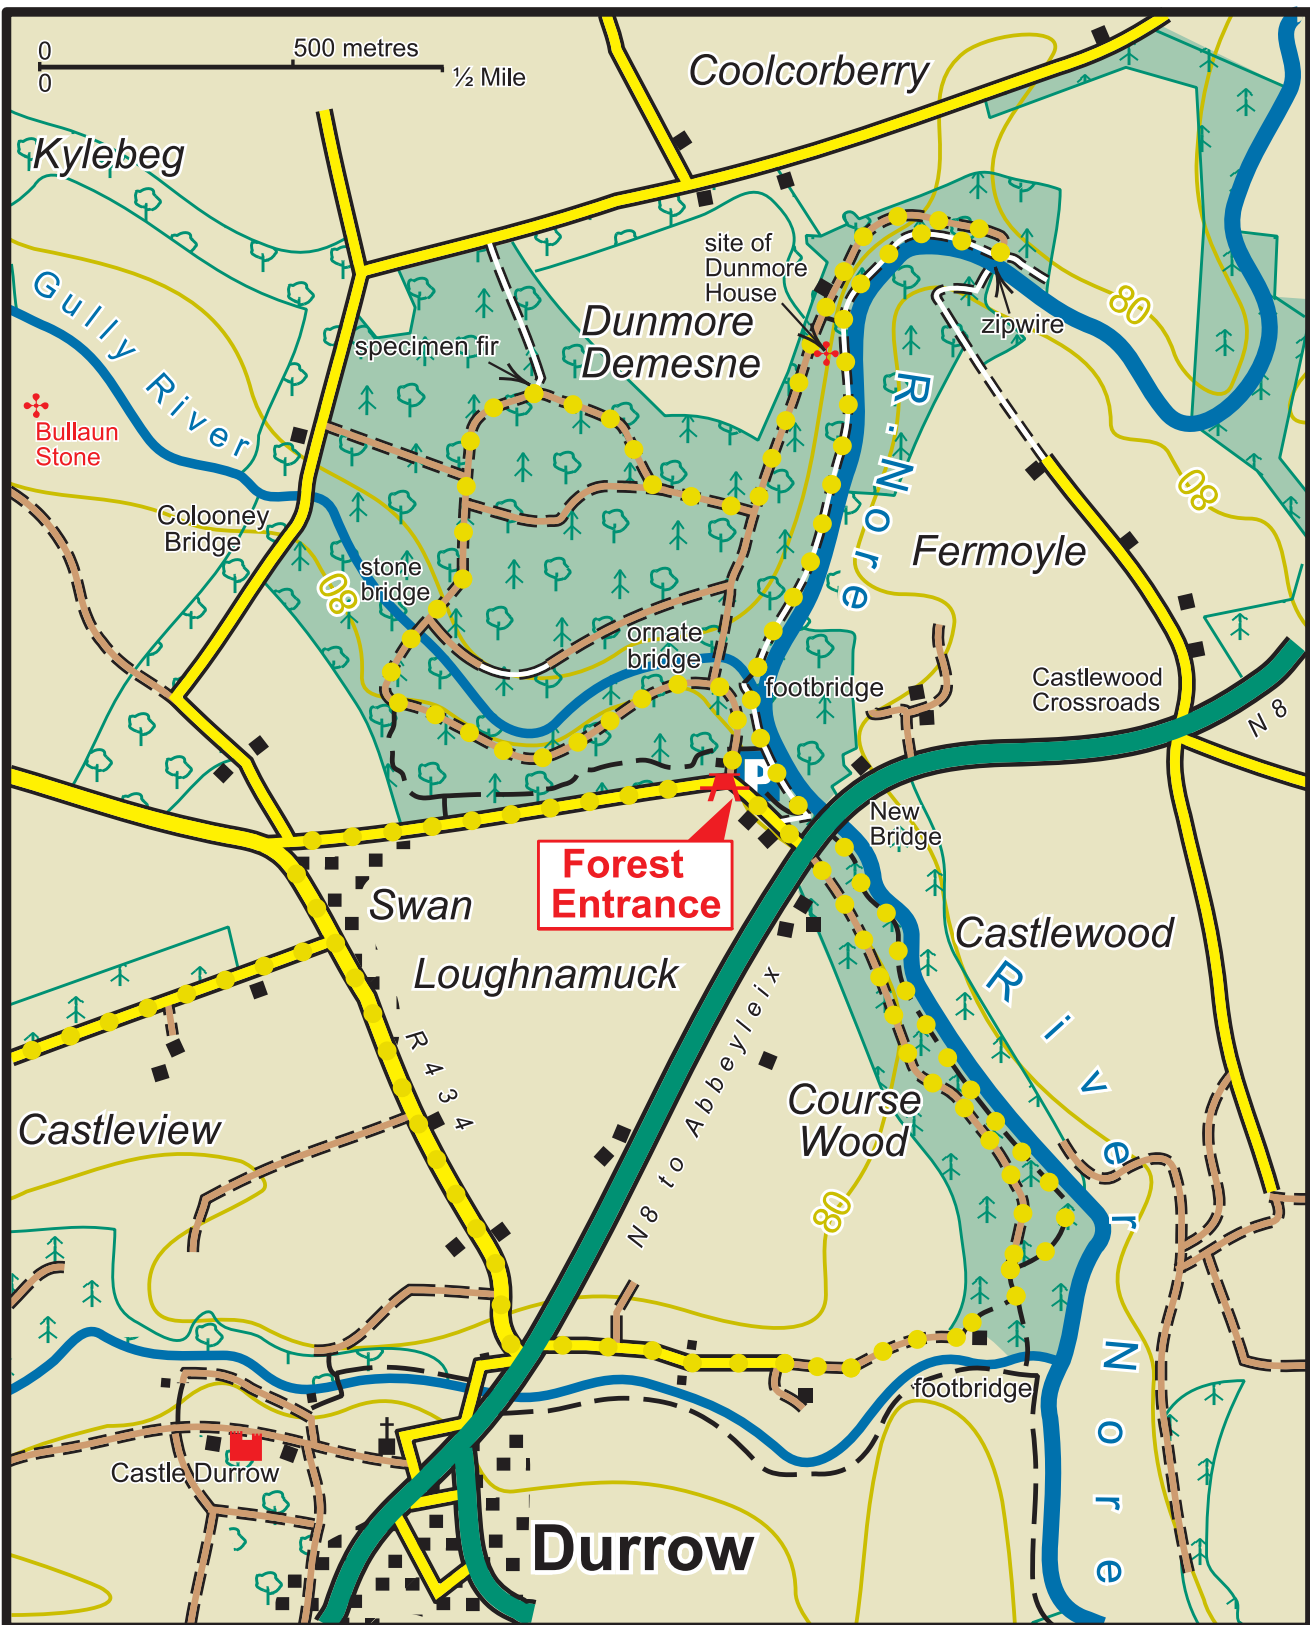

Dunmore Forest

- | | | | | | | | |
|--|--------------|--|---------------|--|--------------------|--|-------------------------|
| | Main Road | | Car Park | | Coillte Properties | | Dunmore Leafy Loop Walk |
| | Minor Road | | Parking Spot | | Conifer Forest | | |
| | Forest Road | | Heritage Site | | Broadleaf Forest | | |
| | Forest Track | | Picnic Area | | | | |
| | Path | | Refreshments | | | | |
| | Viewpoint | | Toilets | | | | |

The representation on the map of roads, tracks and paths outside Coillte property should not be interpreted as conferring a right of way.