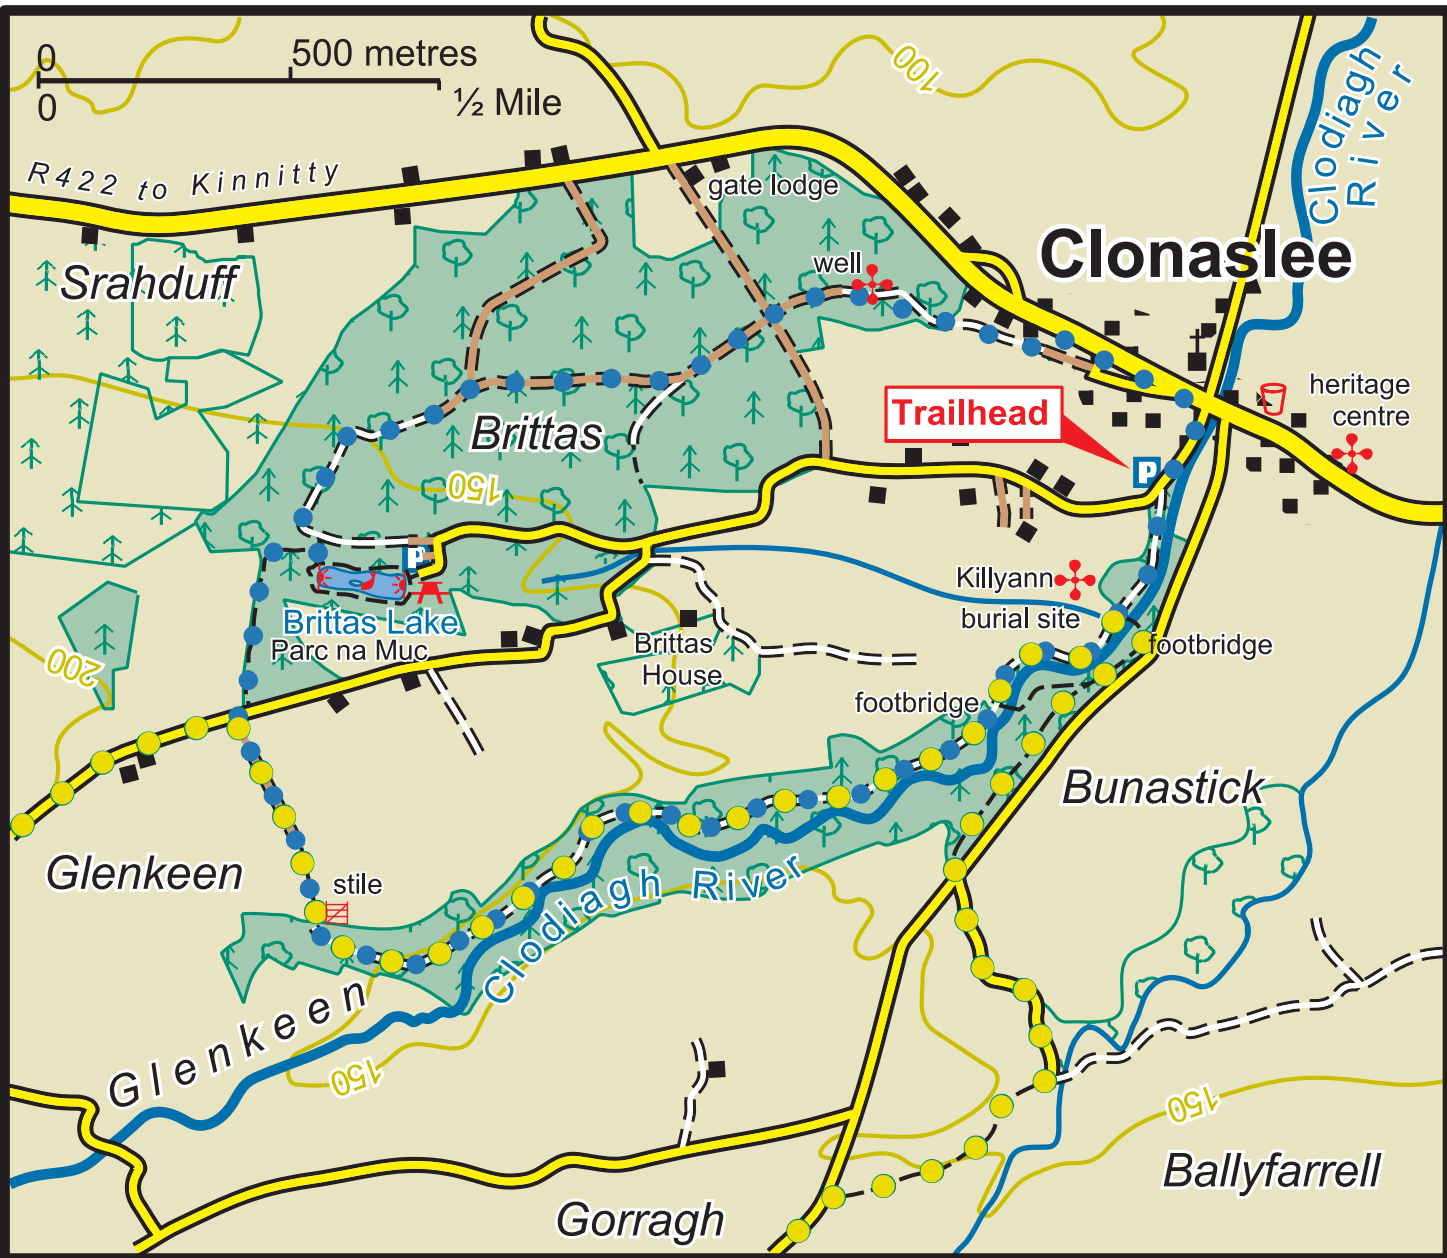

Brittas

- | | | | | | | | |
|--|--------------|--|---------------|--|--------------------|--|--|
| | Main Road | | Car Park | | Coillte Properties | | Slieve Bloom Way
National Waymarked Way |
| | Minor Road | | Parking Spot | | Conifer Forest | | Brittas Loop |
| | Forest Road | | Heritage Site | | | | |
| | Forest Track | | Picnic Area | | | | |
| | Path | | Refreshments | | | | |
| | Viewpoint | | Fishing | | | | |

The representation on the map of roads, tracks and paths outside Coillte property should not be interpreted as conferring a right of way.