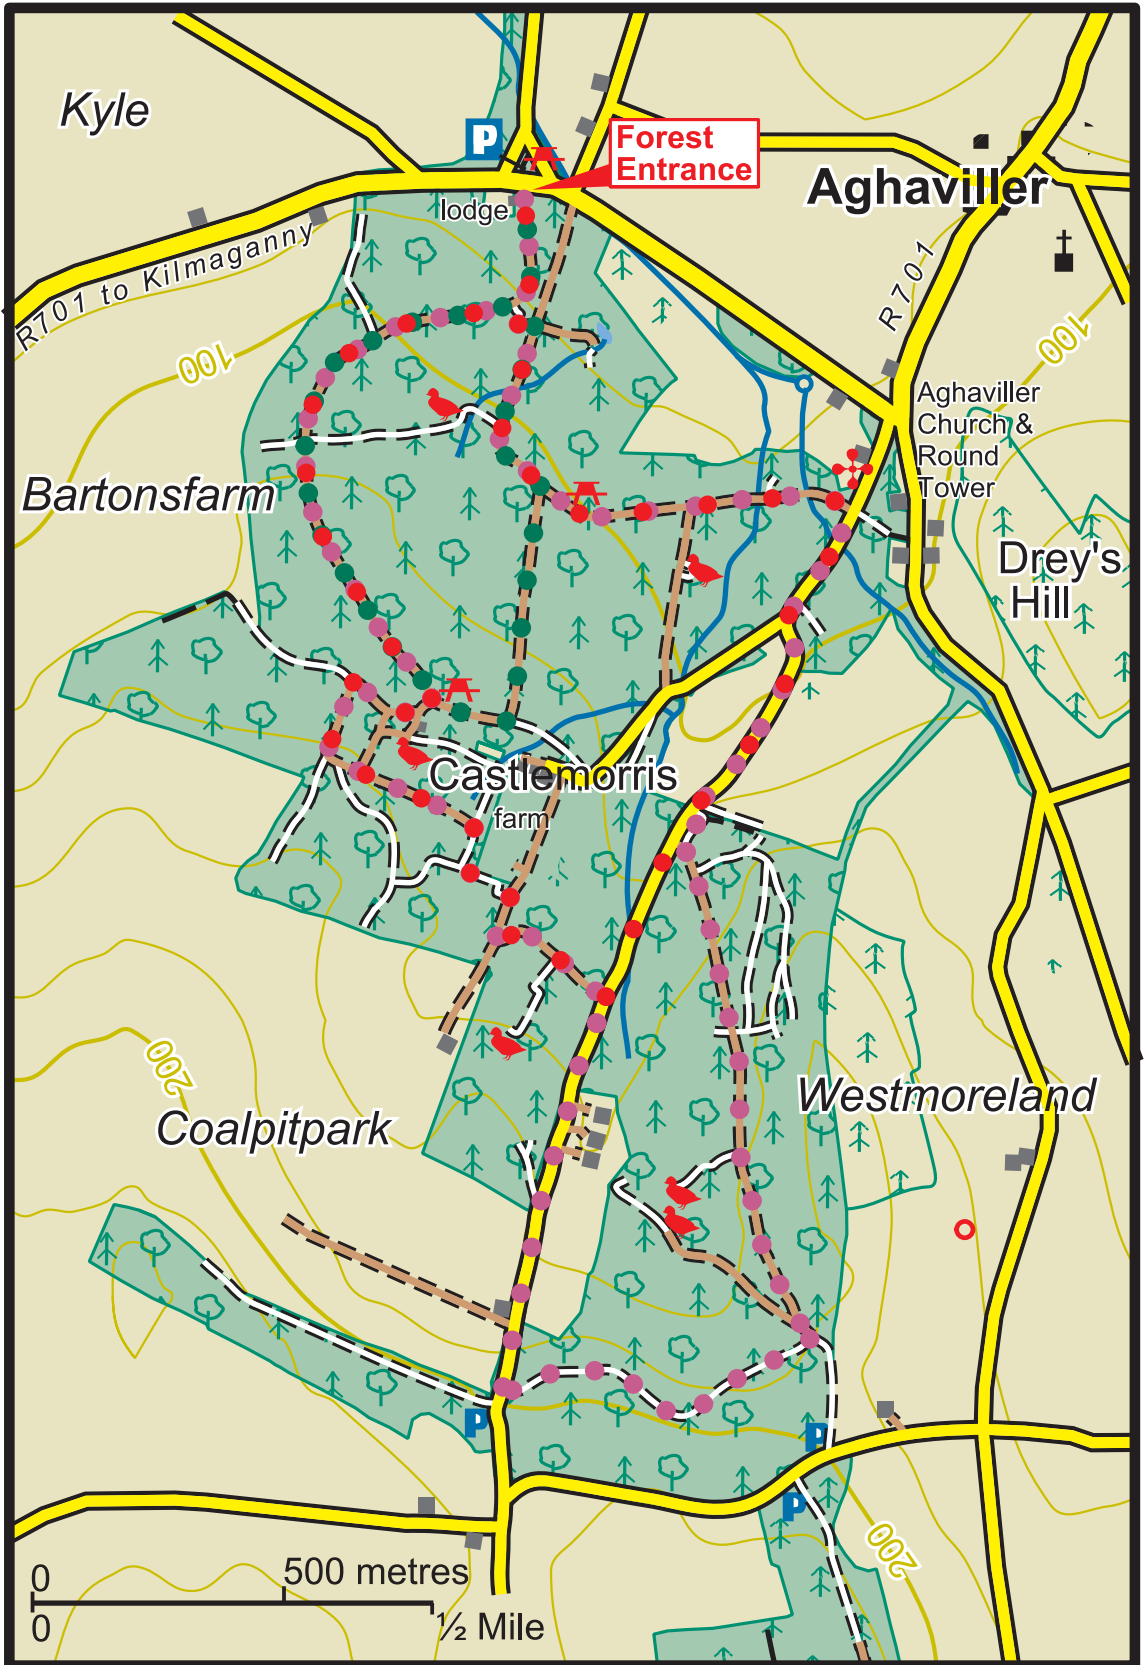

# Castlemorris Wood

- |  |                      |  |                       |  |                          |
|--|----------------------|--|-----------------------|--|--------------------------|
|  | Main Road            |  | Car Park              |  | Coillte Properties       |
|  | Minor Road           |  | Parking Spot          |  | Conifer Forest           |
|  | Forest Road          |  | Heritage Site         |  | Broadleaf Forest         |
|  | Forest Track         |  | Picnic Area           |  |                          |
|  | Path                 |  | Pheasant Hatchery     |  |                          |
|  | Viewpoint            |  |                       |  |                          |
|  | <i>The Fern Loop</i> |  | <i>The Holly Loop</i> |  | <i>The Pheasant Loop</i> |

The representation on the map of roads, tracks and paths outside Coillte property should not be interpreted as conferring a right of way.