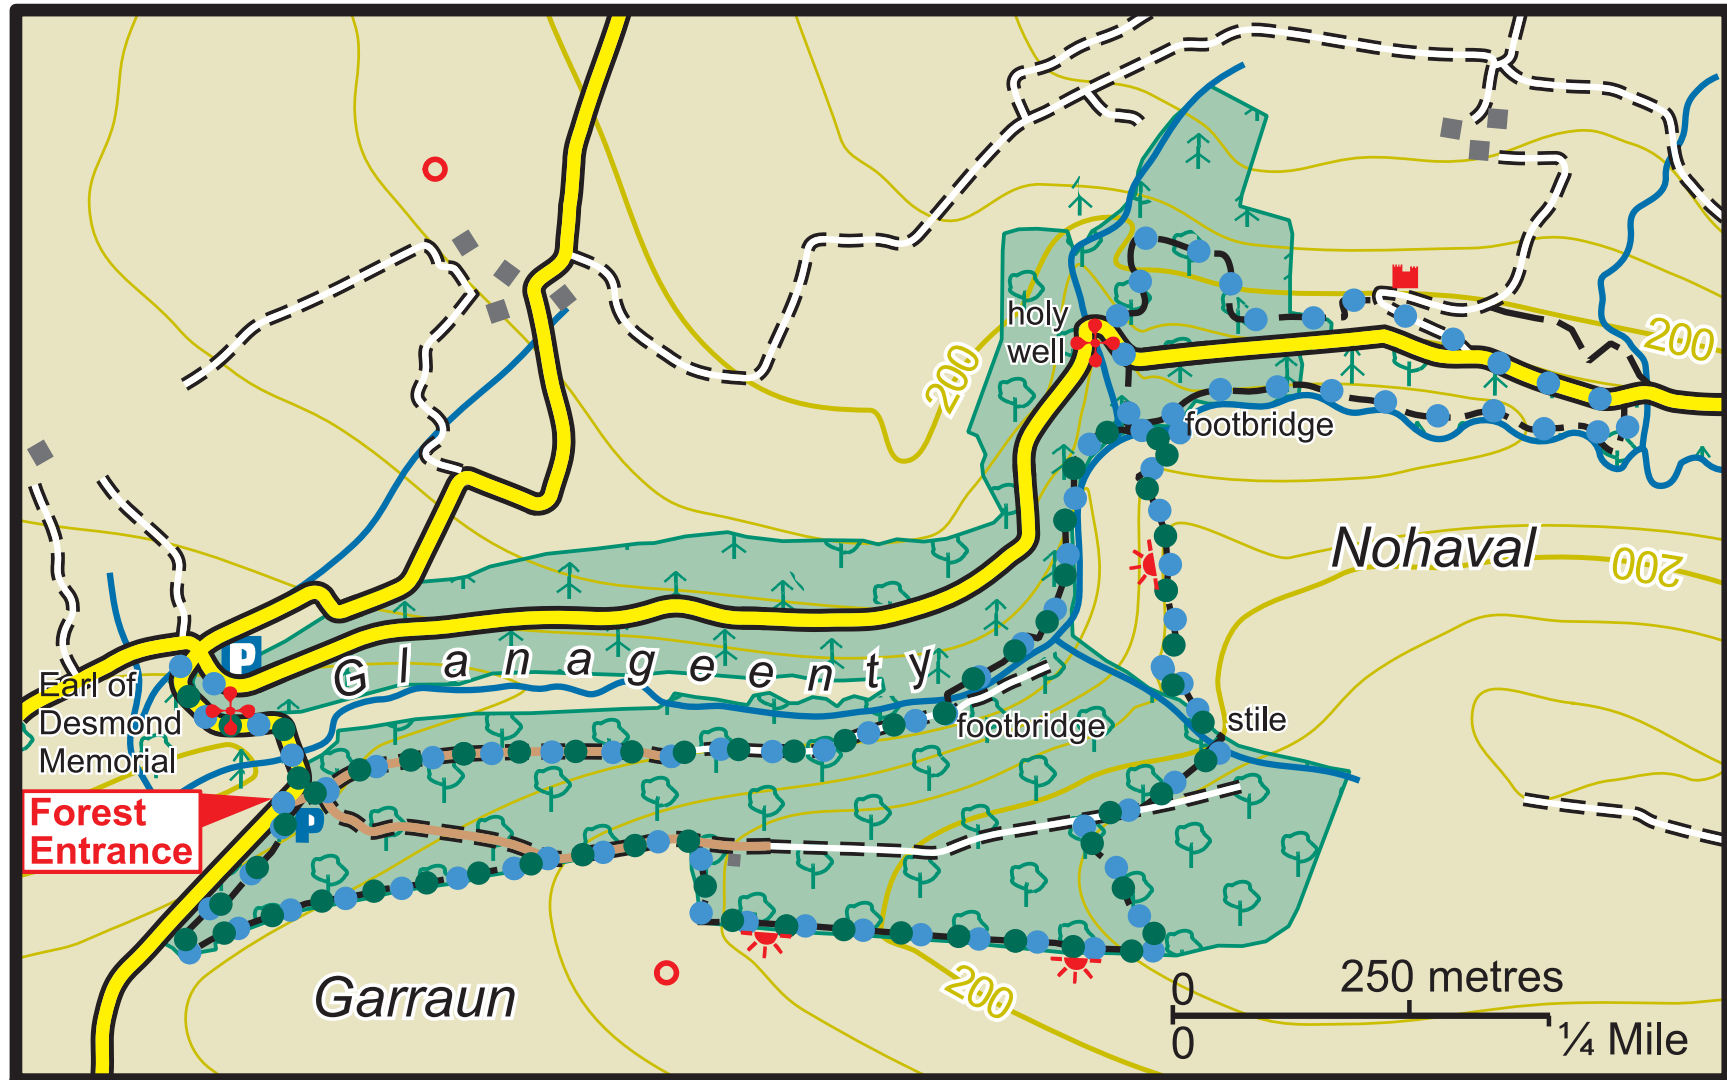

Glanageenty

- | | | | | | |
|--|-------------------------|--|---------------|--|--------------------|
| | Main Road | | Car Park | | Coillte Properties |
| | Minor Road | | Parking Spot | | Conifer Forest |
| | Forest Road | | Heritage Site | | Broadleaf Forest |
| | Forest Track | | Picnic Area | | |
| | Forest Path | | Viewpoint | | |
| | <i>Glanageenty Loop</i> | | | | |
| | <i>Lenihan's Loop</i> | | | | |

The representation on the map of roads, tracks and paths outside Coillte property should not be interpreted as conferring a right of way.