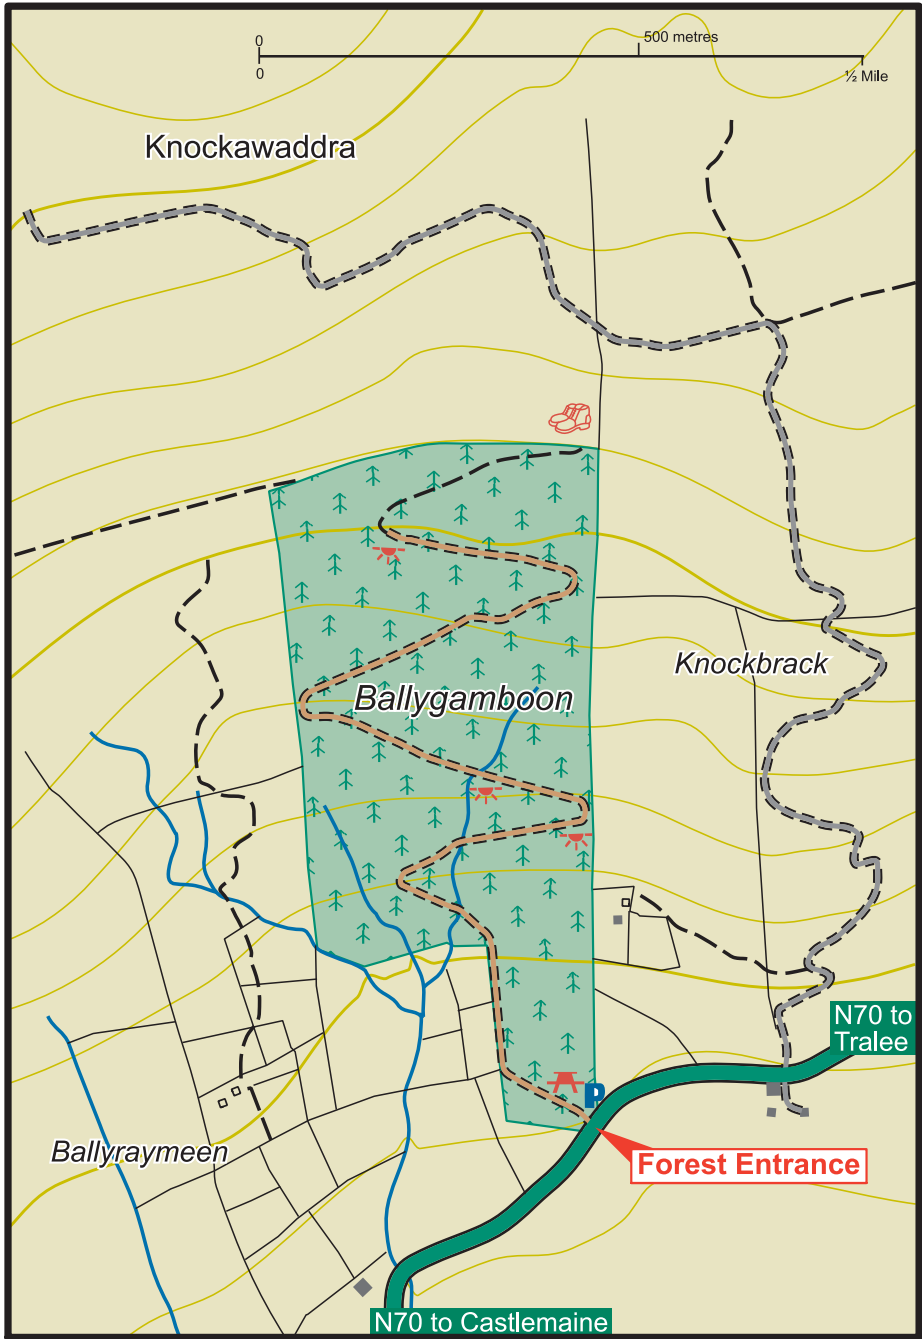

Baile an Ghambúnaigh

Ballygamboon

- | | | | |
|--|-------------------------------|--|-----------------------------------|
| | Príomhbhóthar / Main Road | | Carrchlós / Car Park |
| | Mionbhóthar / Minor Road | | Ball páirceála / Parking Spot |
| | Bóthar Foraoise / Forest Road | | Slí Sléibhe / Mountain Access |
| | Raon / Forest Track | | Láthair Phicnicí / Picnic Area |
| | Cosán / Path | | Bia agus Deochanna / Refreshments |
| | Ionad Amhairc / Viewpoint | | Seanbhallaí / Old Walls |

The representation on the map of roads, tracks and paths outside Coillte property should not be interpreted as conferring a right of way.