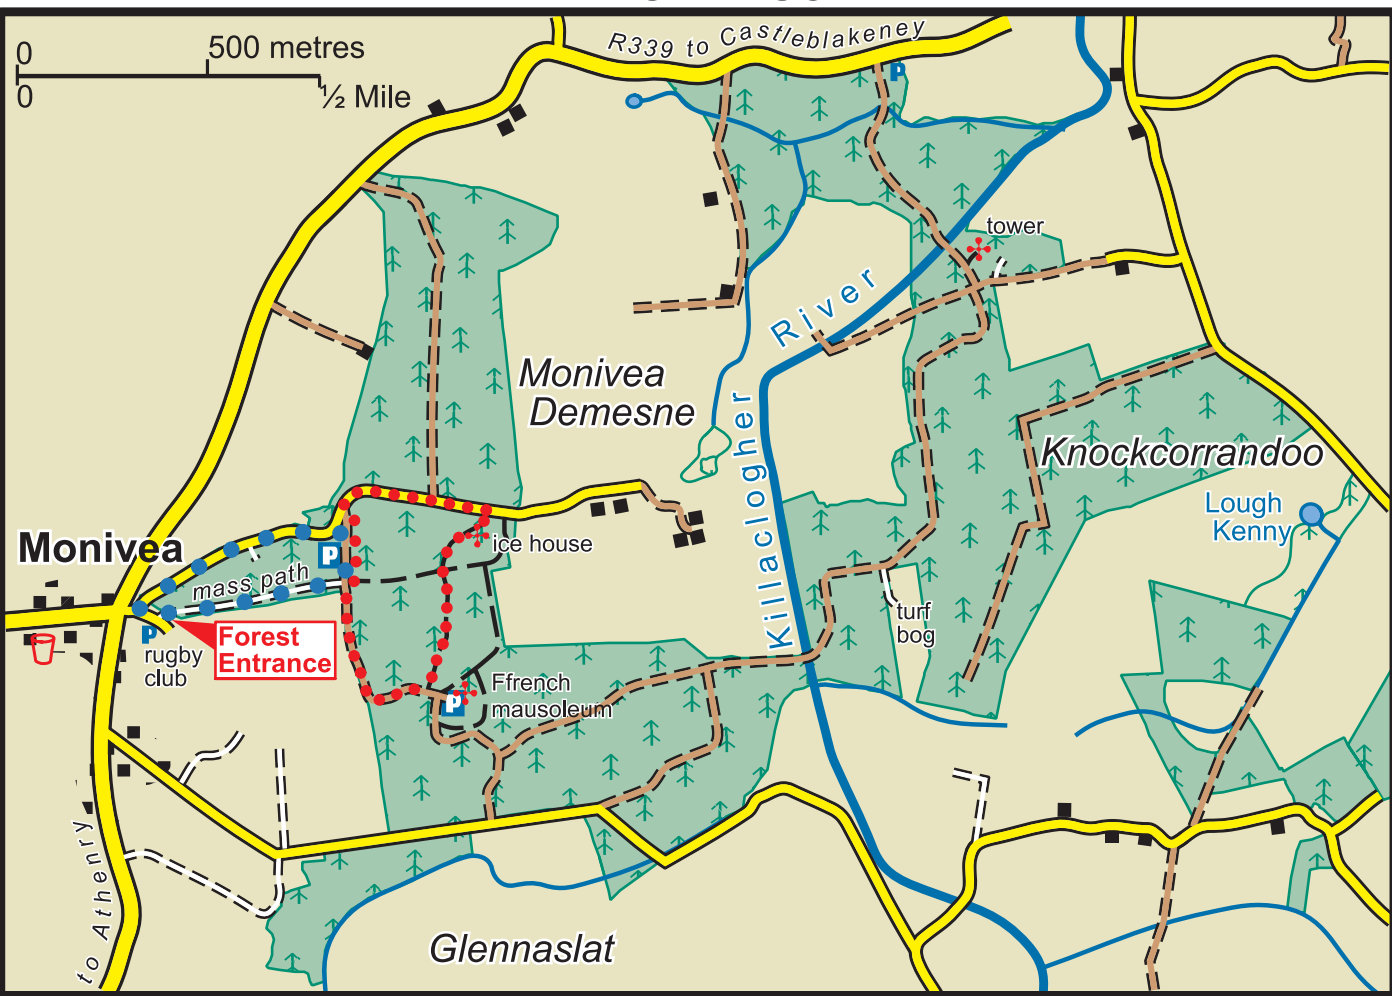

Monivea

0 500 metres
0 1/2 Mile

- | | | | | | | | |
|--|--------------|--|---------------|--|--------------------|--|------------------|
| | Main Road | | Car Park | | Coillte Properties | | Historical Trail |
| | Minor Road | | Parking Spot | | Conifer Forest | | Mass Track |
| | Forest Road | | Heritage Site | | Broadleaf Forest | | |
| | Forest Track | | Picnic Area | | | | |
| | Path | | Refreshments | | | | |
| | Viewpoint | | | | | | |

The representation on the map of roads, tracks and paths outside Coillte property should not be interpreted as conferring a right of way.