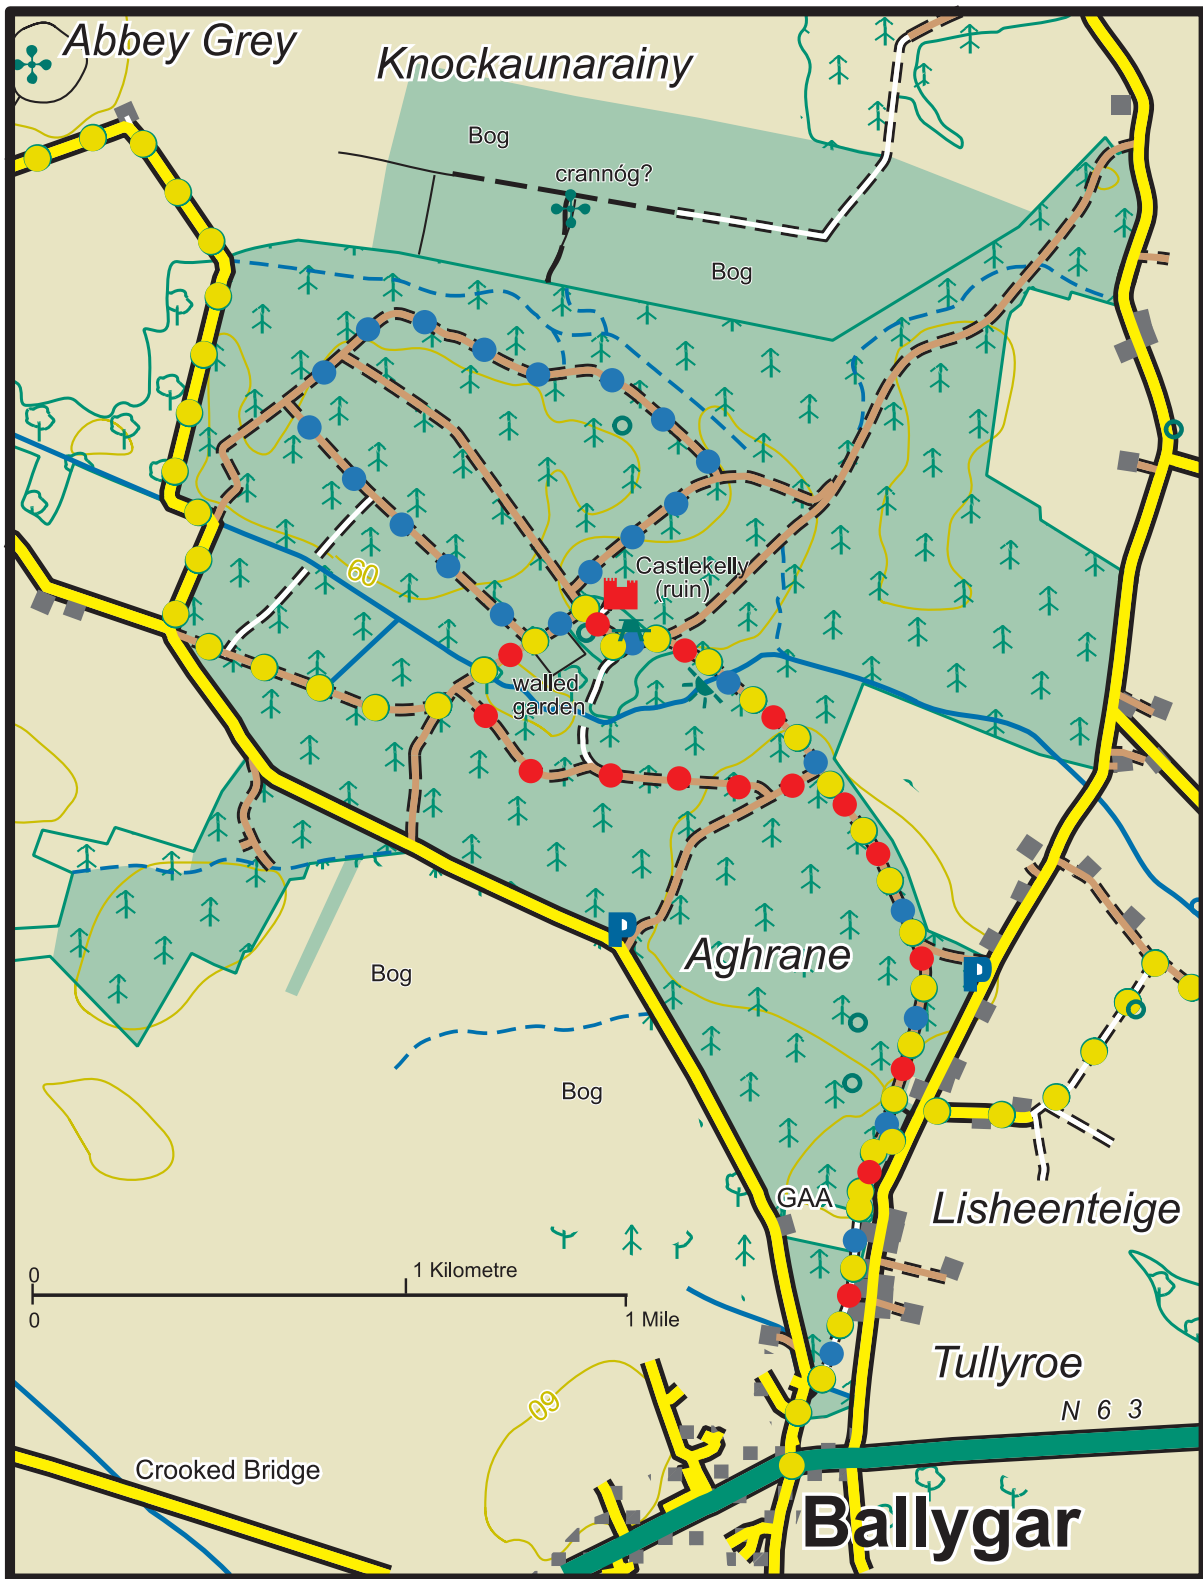

Aghrane

-  Main Road
-  Minor Road
-  Forest Road
-  Forest Track
-  Path
-  Viewpoint

-  Car Park
-  Parking Spot
-  Heritage Site
-  Picnic Area
-  Refreshments

Coillte Properties

Conifer Forest

Broadleaf Forest

Suck Valley Way

Aghrane Loop

Castlekelly Loop

Cycle/ Walk

The representation on the map of roads, tracks and paths outside Coillte property should not be interpreted as conferring a right of way.