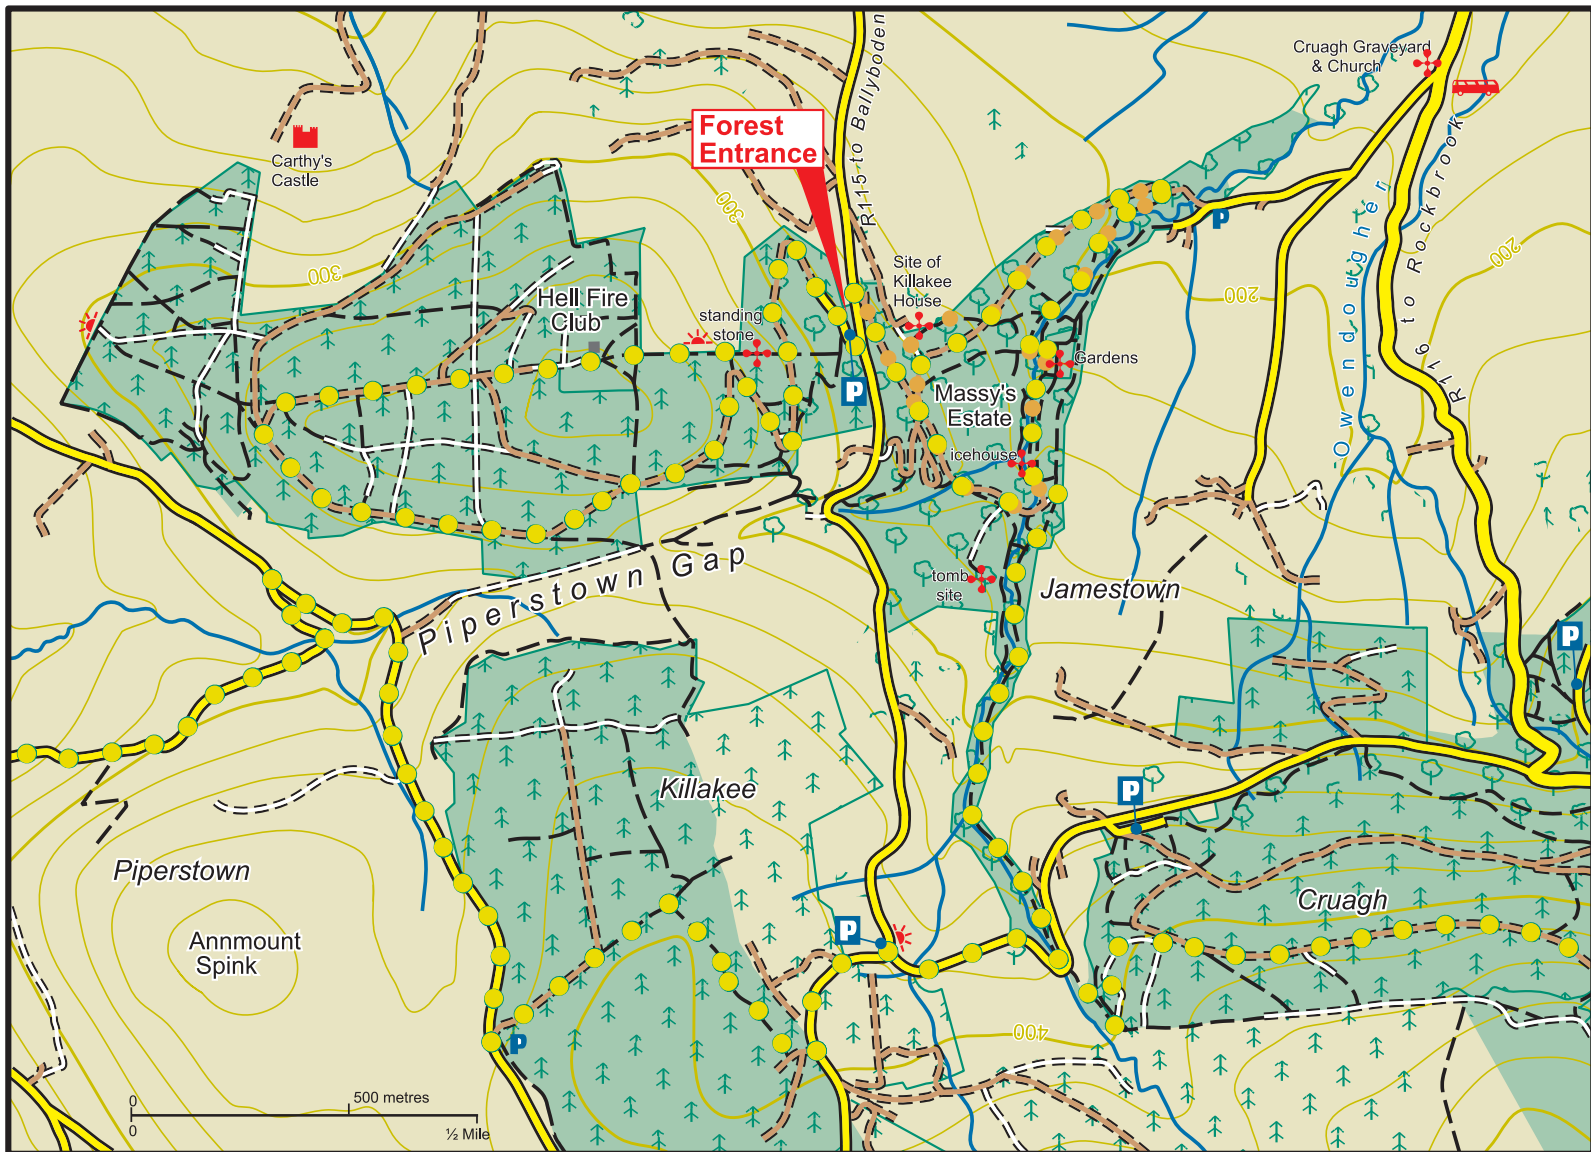

Hell Fire Club & Massy's Estate

- | | | | | | | | |
|--|--------------|--|---------------|--|--------------------|--|----------------------|
| | Main Road | | Car Park | | Coillte Properties | | Dublin Mountains Way |
| | Minor Road | | Parking Spot | | Conifer Forest | | Nature Trail |
| | Forest Road | | Heritage Site | | Broadleaf Forest | | |
| | Forest Track | | Picnic Area | | | | |
| | Path | | Refreshments | | | | |
| | Viewpoint | | | | | | |

The representation on the map of roads, tracks and paths outside Coillte property should not be interpreted as conferring a right of way.