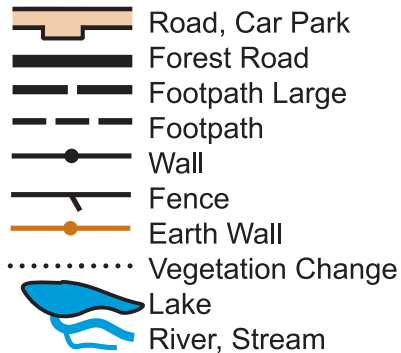

Curraghchase Wheel O

coilte
OUTDOORS

Scale 1:5000

This map is based on Magnetic North

1	2	3	4	5	6	7	8	9	10	11	12
---	---	---	---	---	---	---	---	---	----	----	----