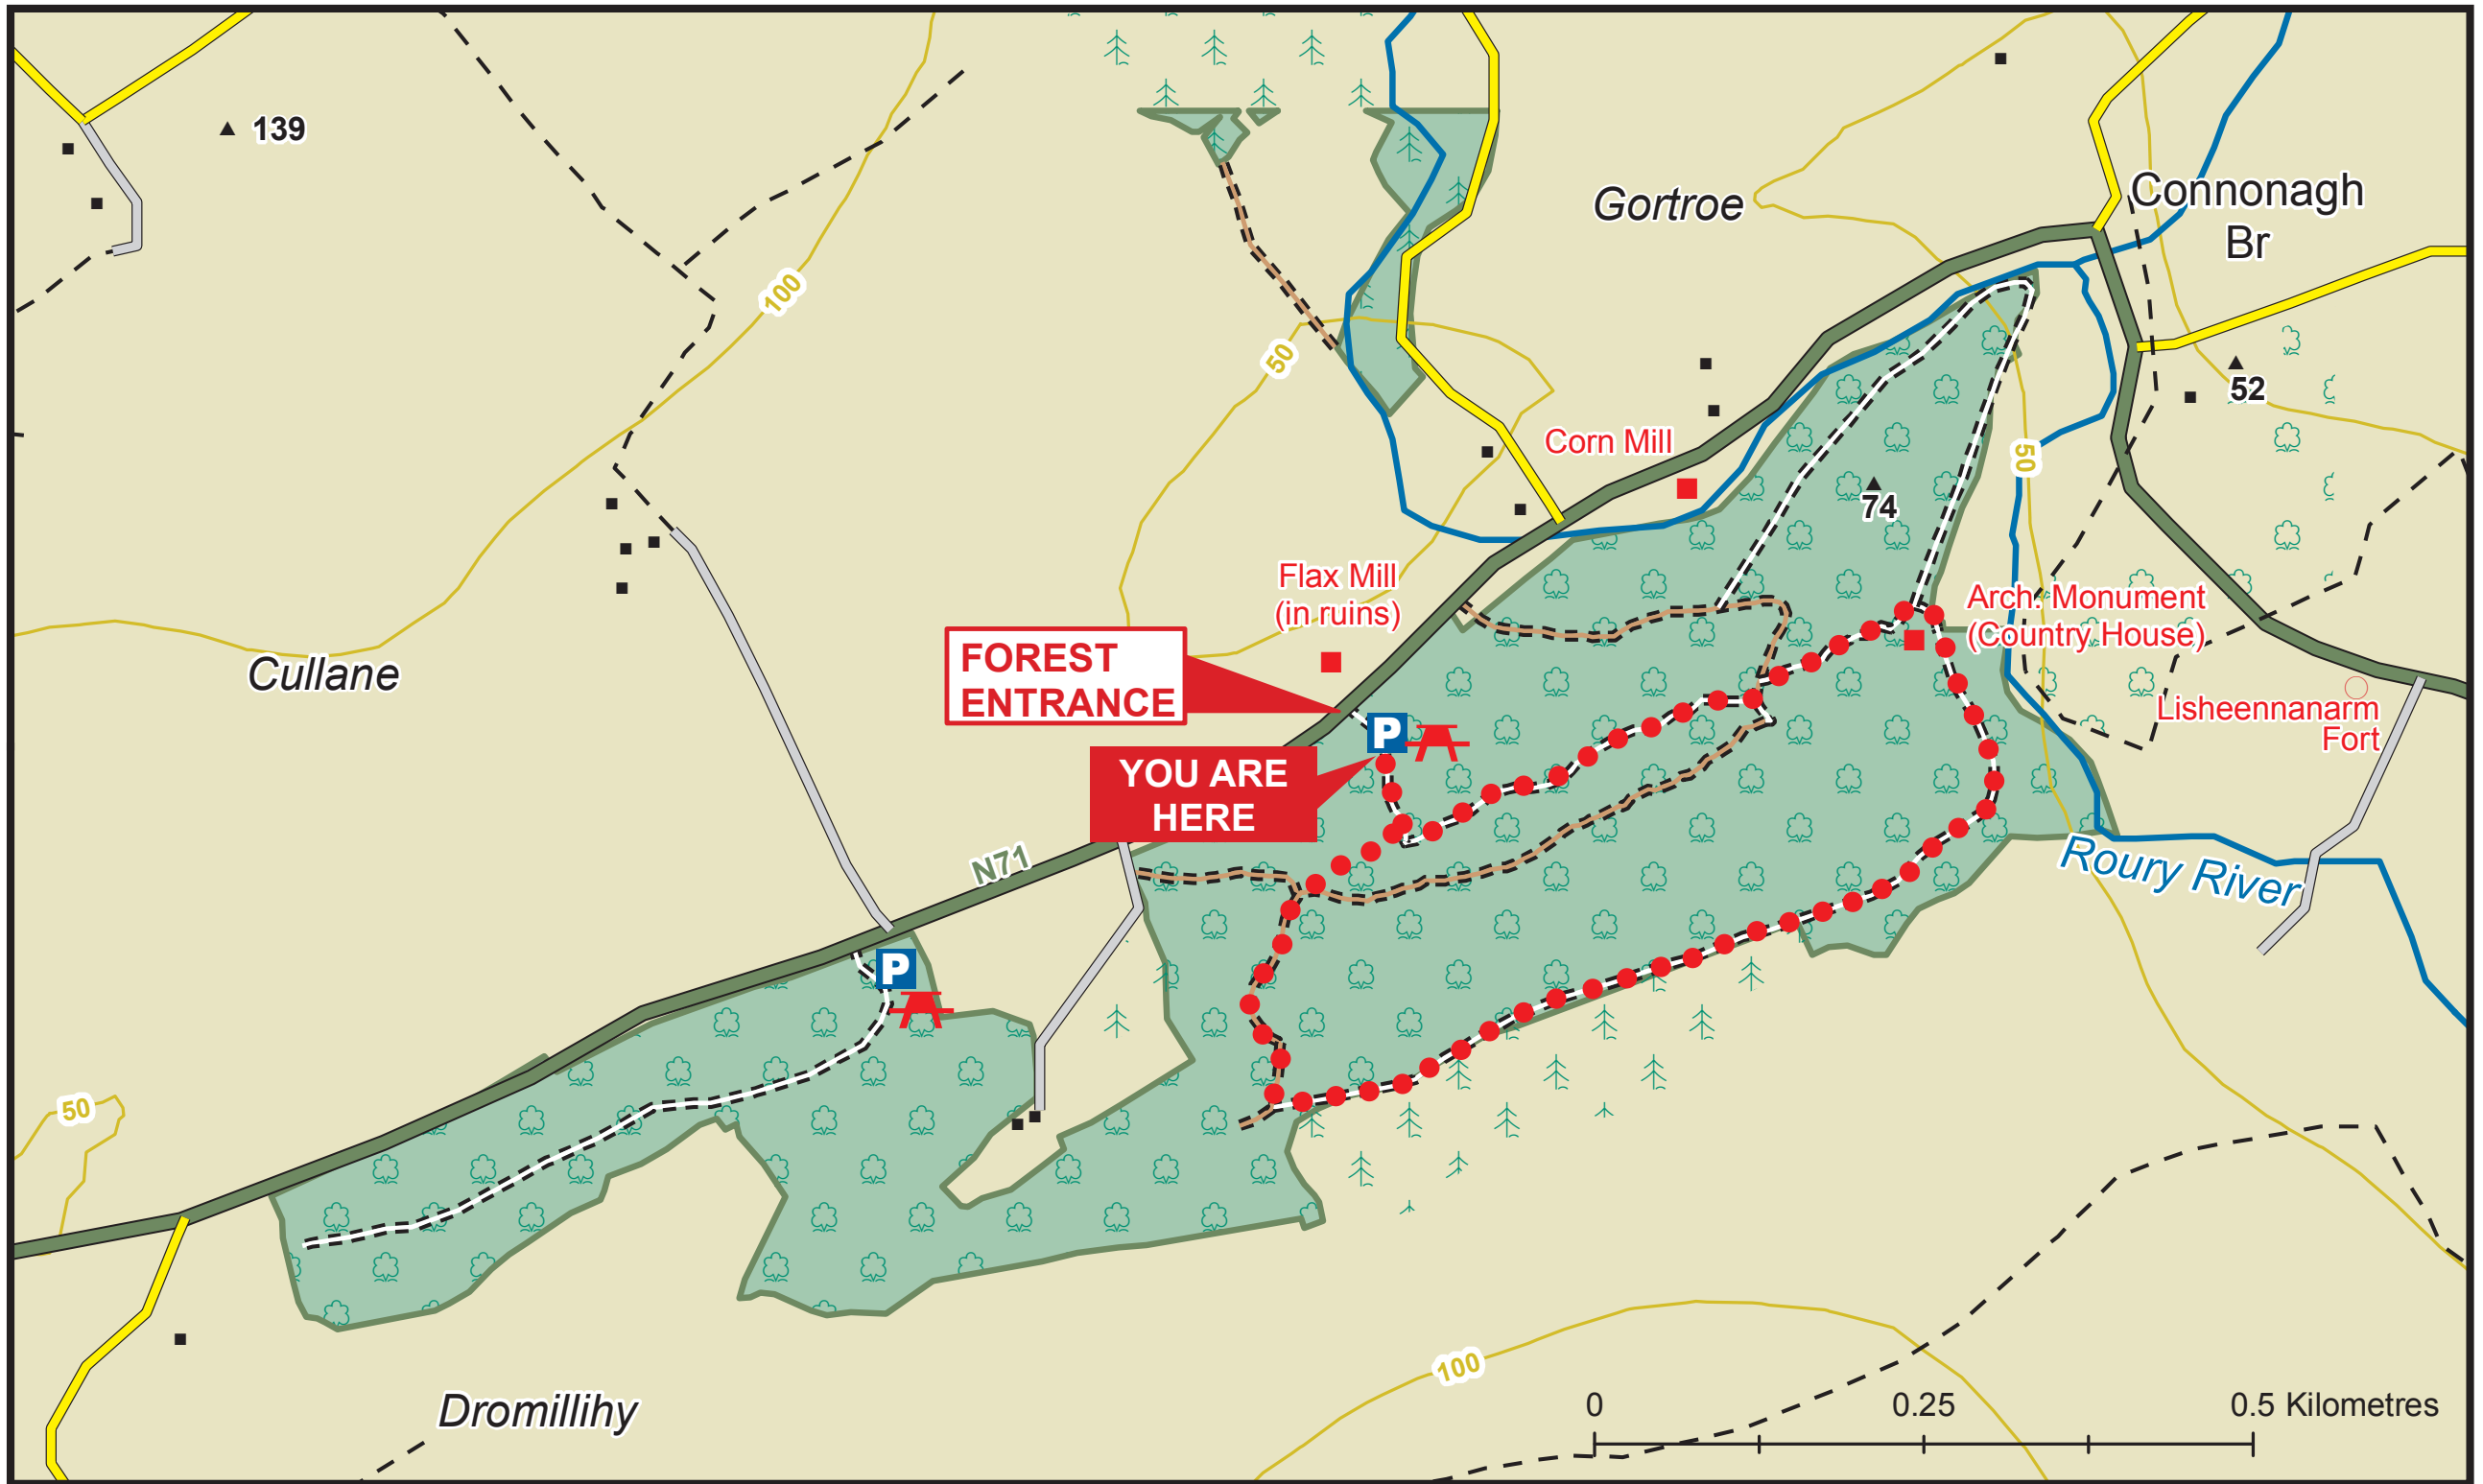

DROMILLIHY

- Primary Road
- Minor Road
- Local Road
- Forest Road
- Forest Track
- Path

- Car Park
- Parking Spot
- Heritage Site
- Picnic
- Refreshments
- Hillwalking Access
- Viewpoint

Coillte Properties

- Conifer Forest
- Broadleaf Forest

Cellmount Loop

The representation on the map of roads, tracks and paths outside Coillte property should not be interpreted as conferring a right of way.