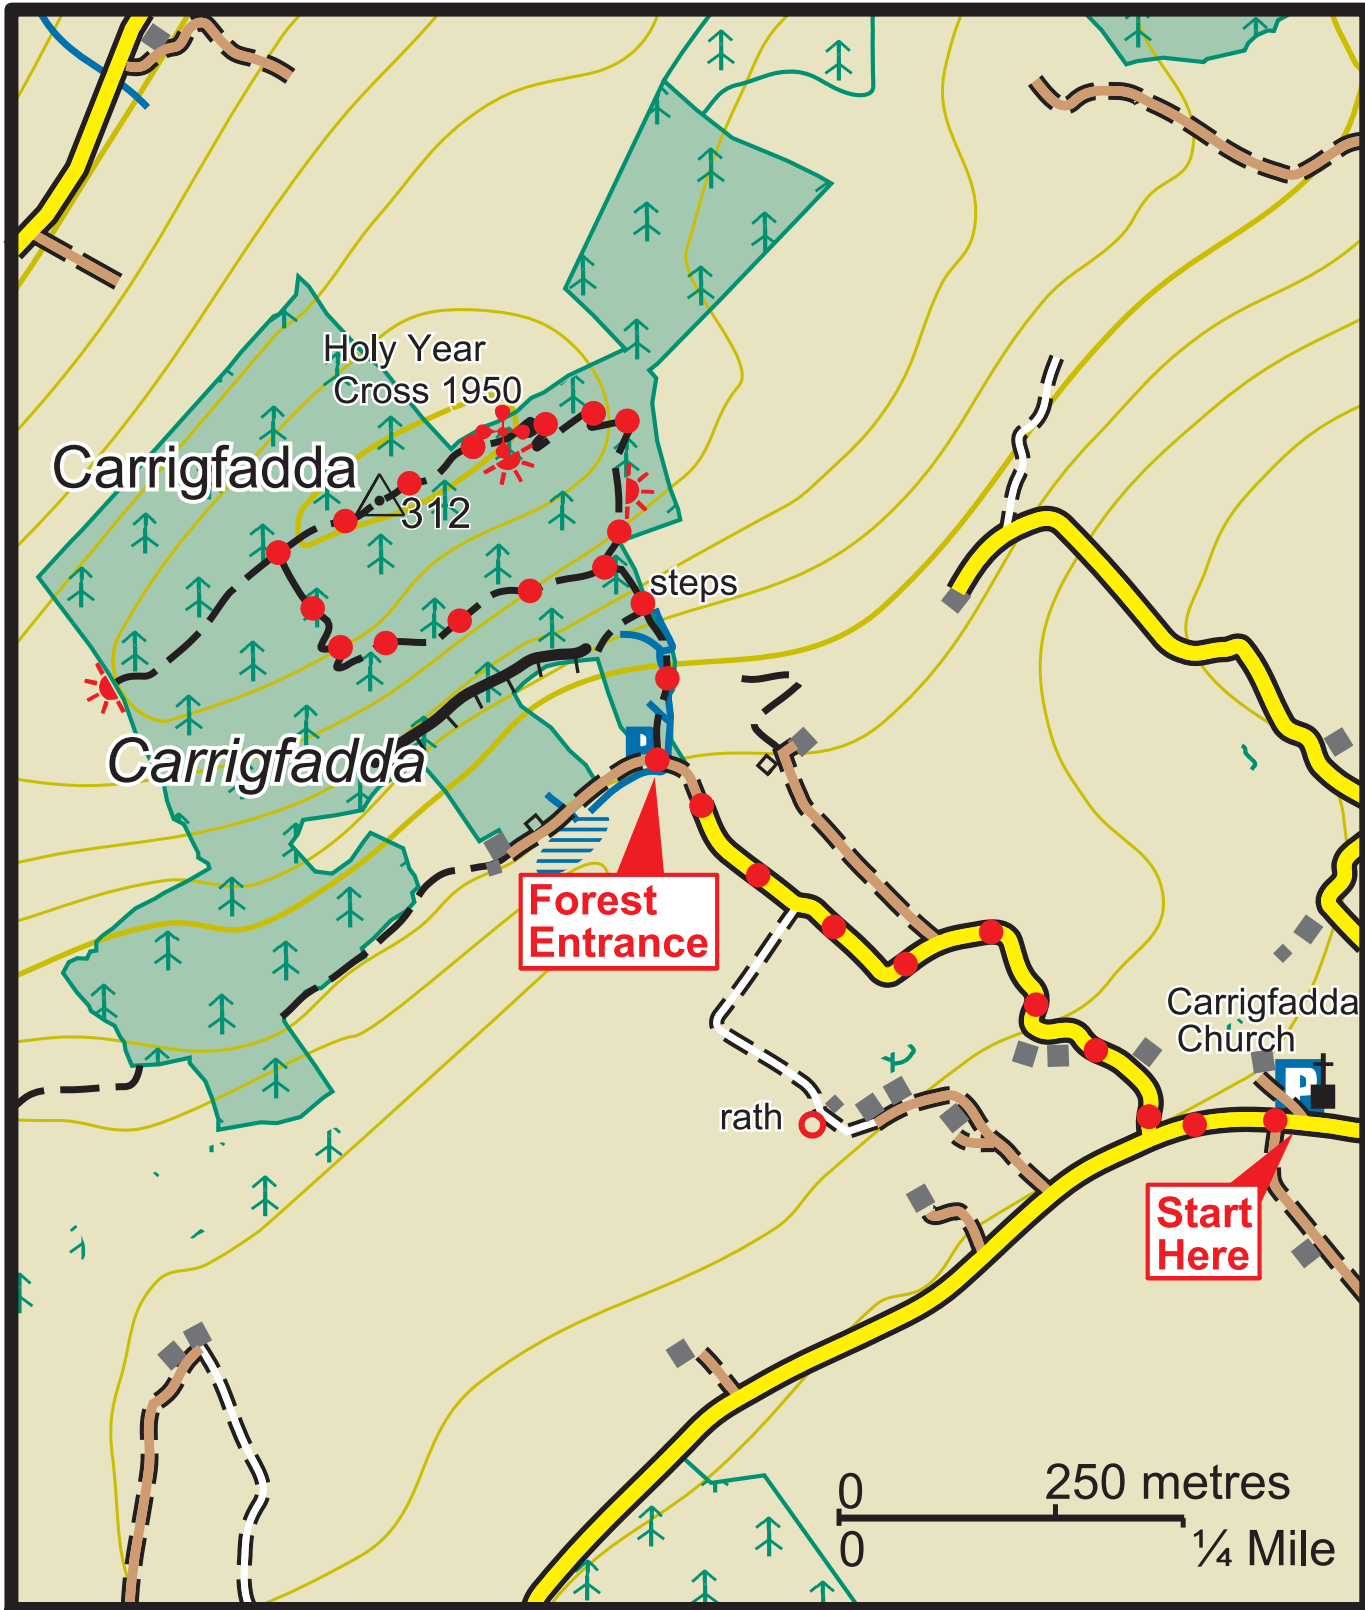

Carrigfadda

- | | | | | | |
|---|--------------------------|---|---------------|---|--------------------|
|  | Main Road |  | Car Park |  | Coillte Properties |
|  | Minor Road |  | Parking Spot |  | Conifer Forest |
|  | Forest Road |  | Heritage Site |  | Broadleaf Forest |
|  | Forest Track |  | Picnic Area | | |
|  | Path | | | | |
|  | Viewpoint | | | | |
|  | Carrigfadda Trail | | | | |

The representation on the map of roads, tracks and paths outside Coillte property should not be interpreted as conferring a right of way.