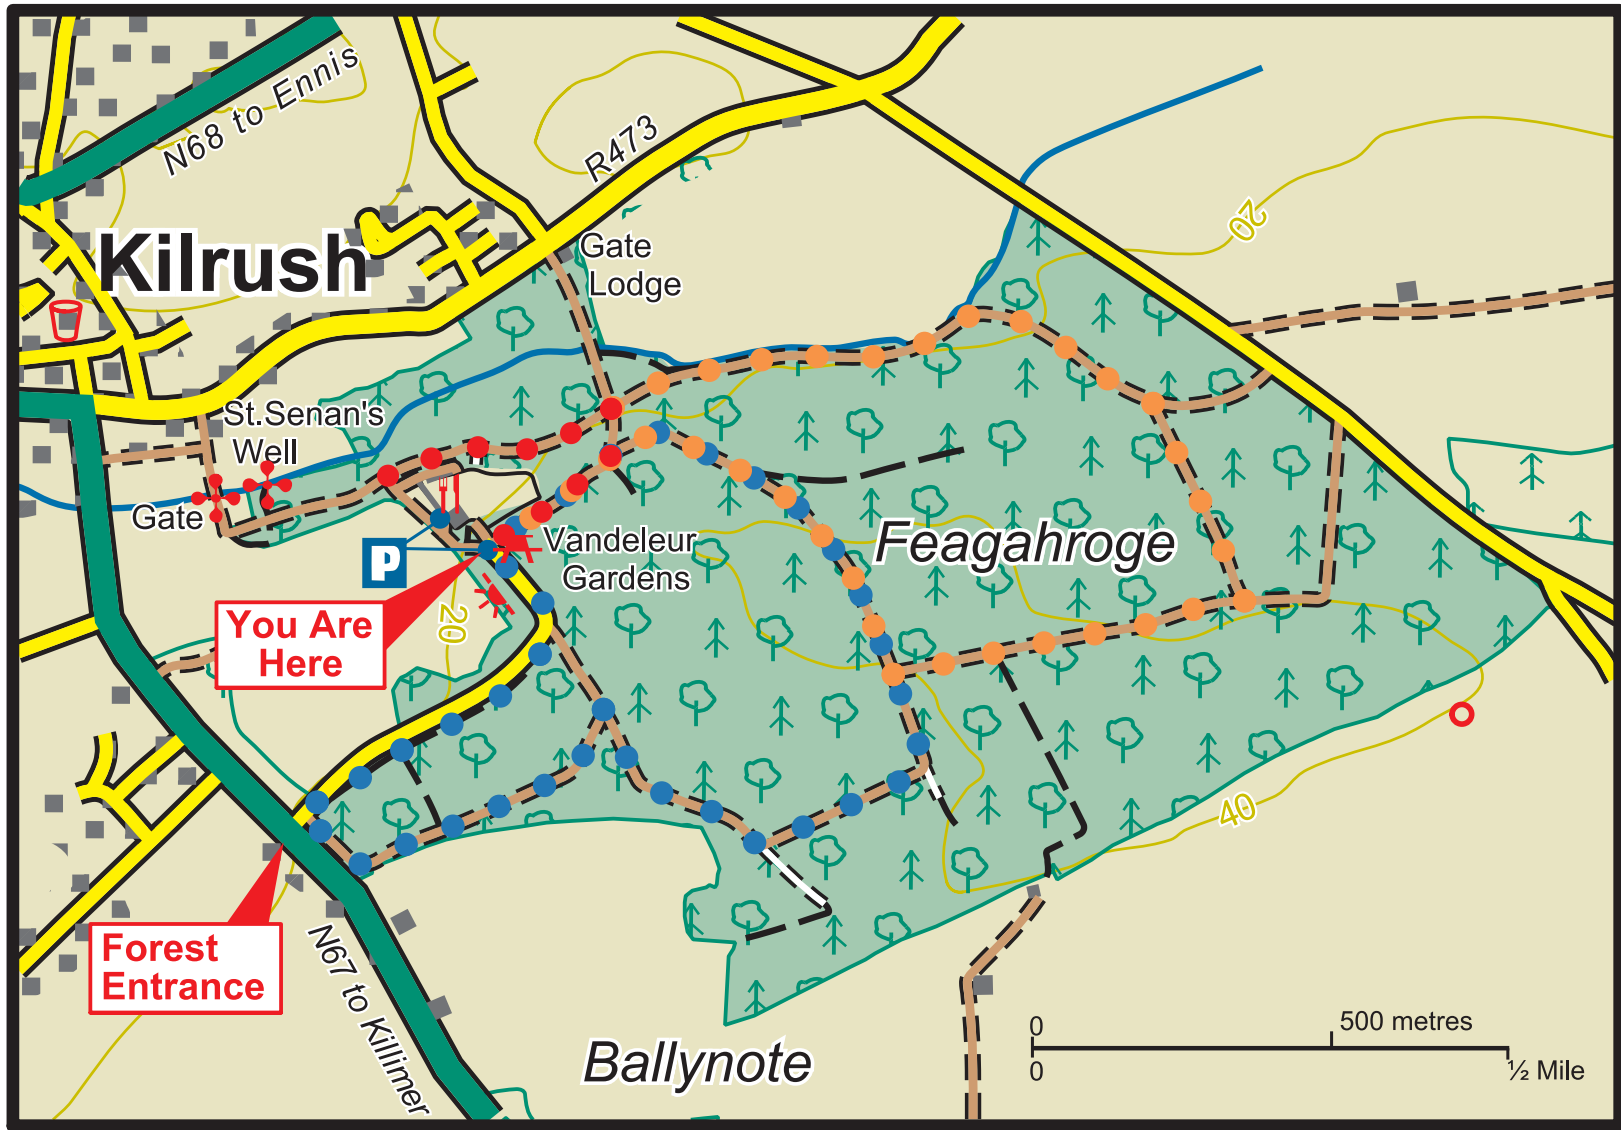

Kilrush

-  Main Road
-  Minor Road
-  Forest Road
-  Forest Track
-  Path
-  Viewpoint
-  Car Park
-  Parking Spot
-  Heritage Site
-  Picnic Area
-  Refreshments

-  Coillte Properties
-  Conifer Forest
-  Broadleaf Forest

-  *Access for All Trail*
-  *Riverside Walk Loop*
-  *Mixed Woodland Loop*

The representation on the map of roads, tracks and paths outside Coillte property should not be interpreted as conferring a right of way.