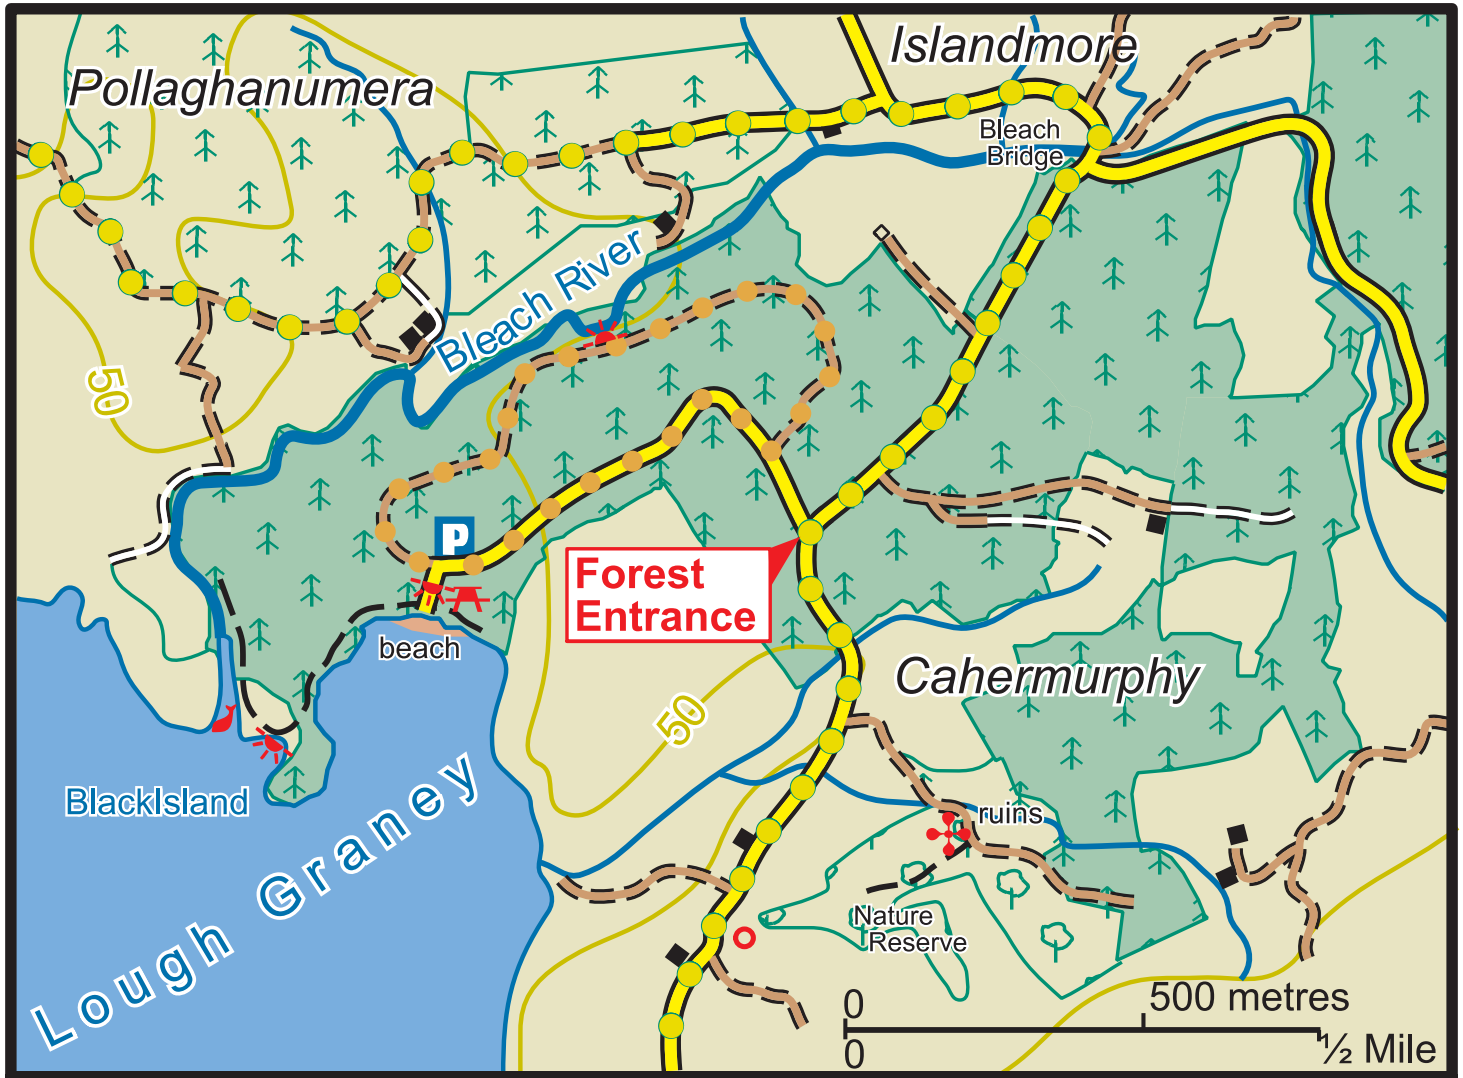

Cahermurphy

- | | | | |
|--|--------------|--|---------------|
| | Main Road | | Car Park |
| | Minor Road | | Parking Spot |
| | Forest Road | | Heritage Site |
| | Forest Track | | Picnic Area |
| | Path | | Refreshments |
| | Viewpoint | | Fishing |

- | | | | |
|--|--------------------|--|---|
| | Coillte Properties | | <i>East Clare Way:
National Waymarked Way</i> |
| | Conifer Forest | | <i>Bleach River Trail</i> |
| | Broadleaf Forest | | |

The representation on the map of roads, tracks and paths outside Coillte property should not be interpreted as conferring a right of way.