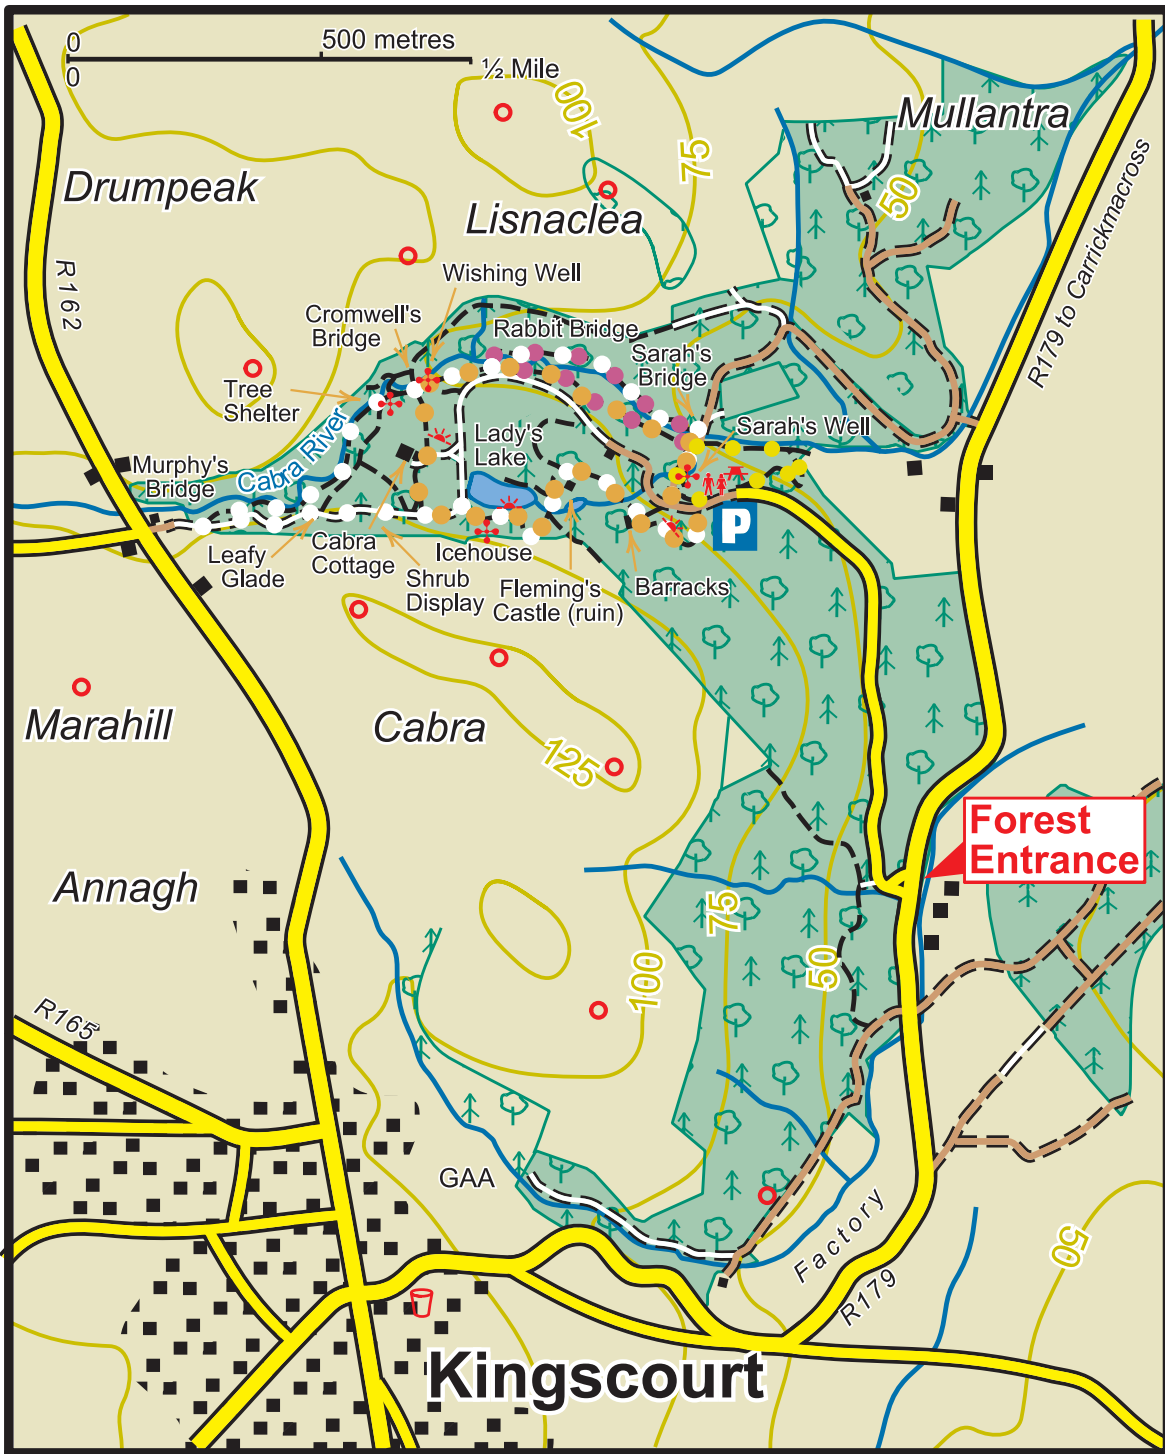

Dun a Rí Forest Park

- | | | | | | |
|--|-----------------------|--|---------------------|--|--------------------|
| | Main Road | | Car Park | | Coillte Properties |
| | Minor Road | | Parking Spot | | Conifer Forest |
| | Forest Road | | Heritage Site | | Broadleaf Forest |
| | Forest Track | | Picnic Area | | |
| | Path | | Refreshments | | |
| | Viewpoint | | Toilets | | |
| | <i>Access for All</i> | | <i>Village Walk</i> | | |
| | <i>Nature Trail</i> | | <i>River Walk</i> | | |

The representation on the map of roads, tracks and paths outside Coillte property should not be interpreted as conferring a right of way.