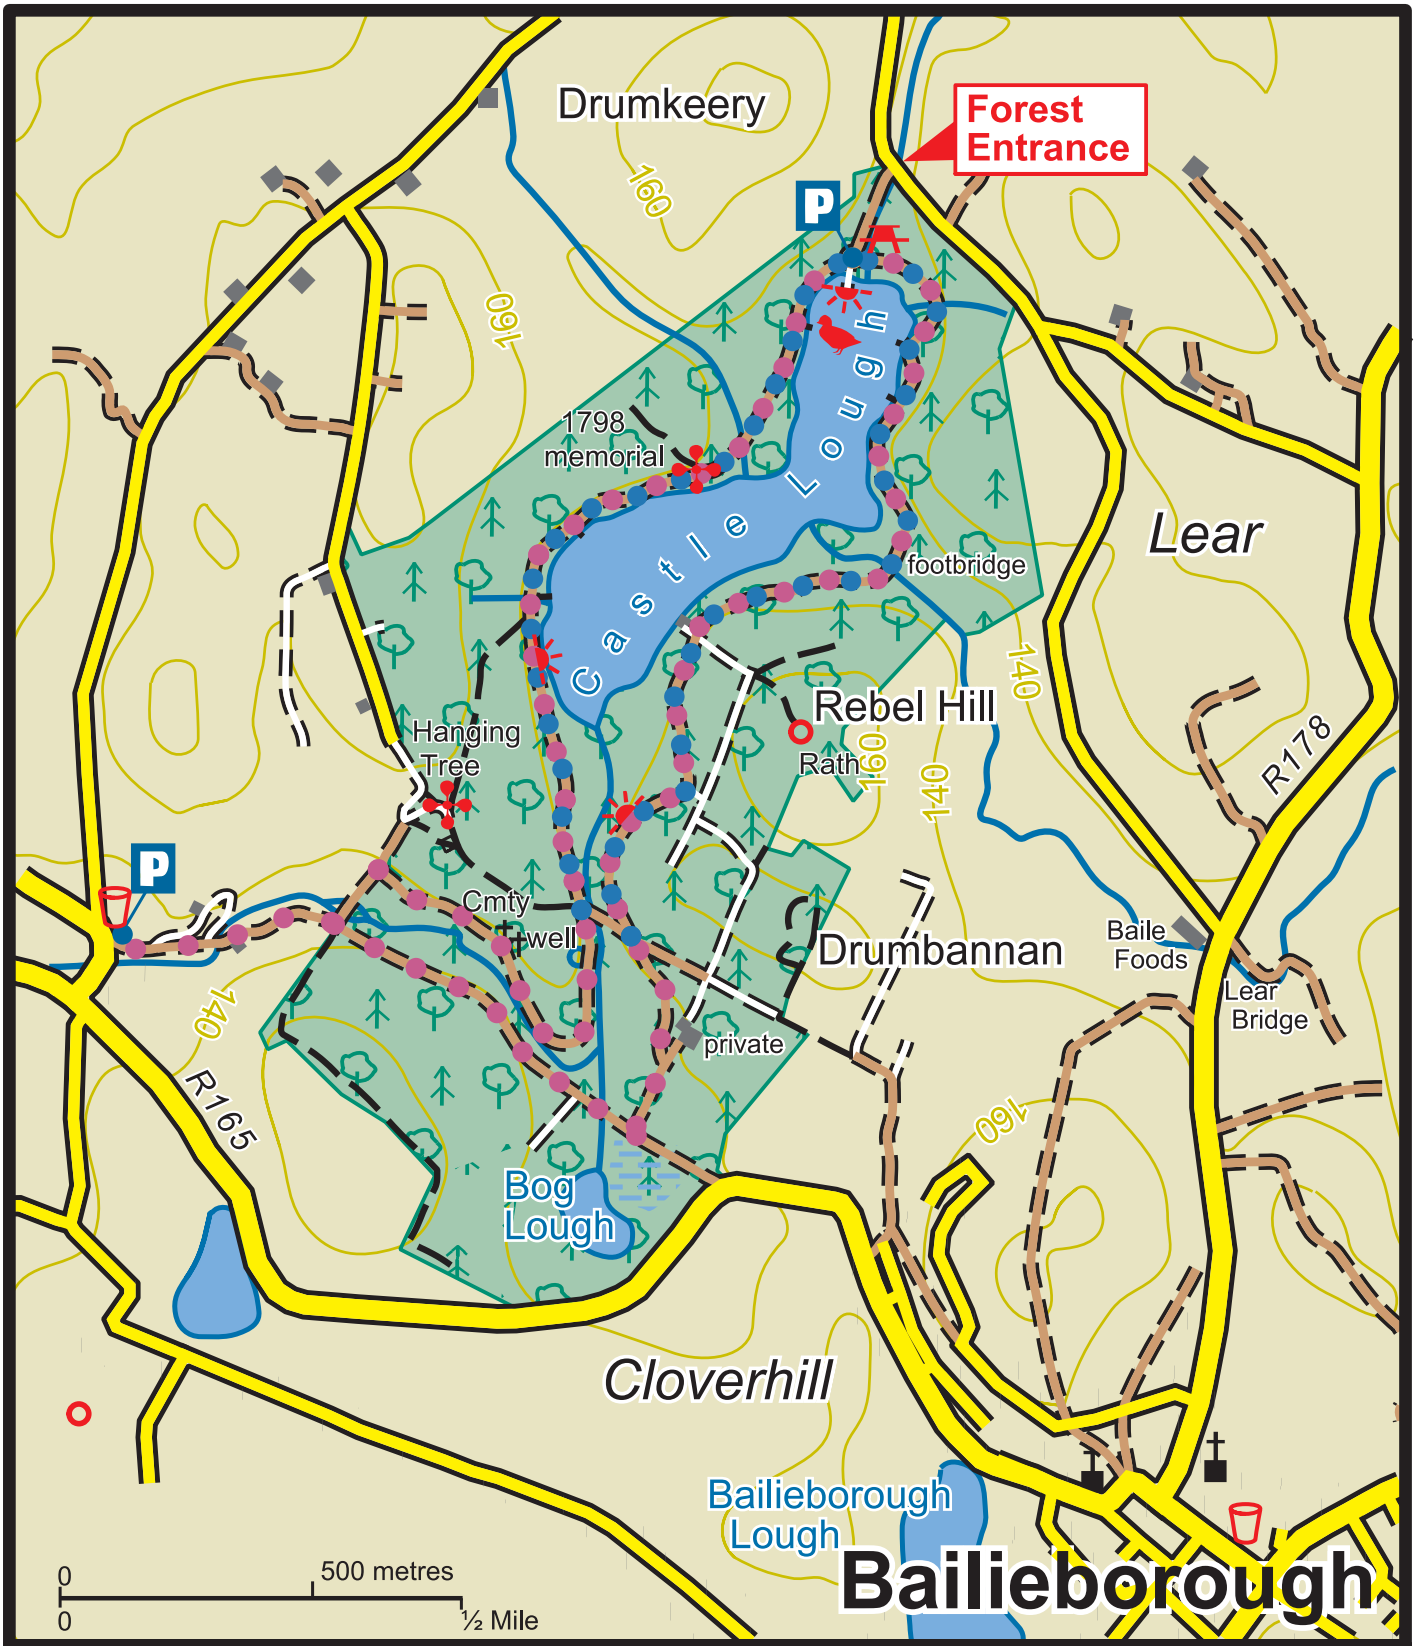

# Castle Lake Walks

- |  |              |  |               |  |                    |
|--|--------------|--|---------------|--|--------------------|
|  | Main Road    |  | Car Park      |  | Coillte Properties |
|  | Minor Road   |  | Parking Spot  |  | Conifer Forest     |
|  | Forest Road  |  | Heritage Site |  | Broadleaf Forest   |
|  | Forest Track |  | Picnic Area   |  | Lake Loop          |
|  | Path         |  | Refreshments  |  | Castle Loop        |
|  | Viewpoint    |  |               |  |                    |

The representation on the map of roads, tracks and paths outside Coillte property should not be interpreted as conferring a right of way.