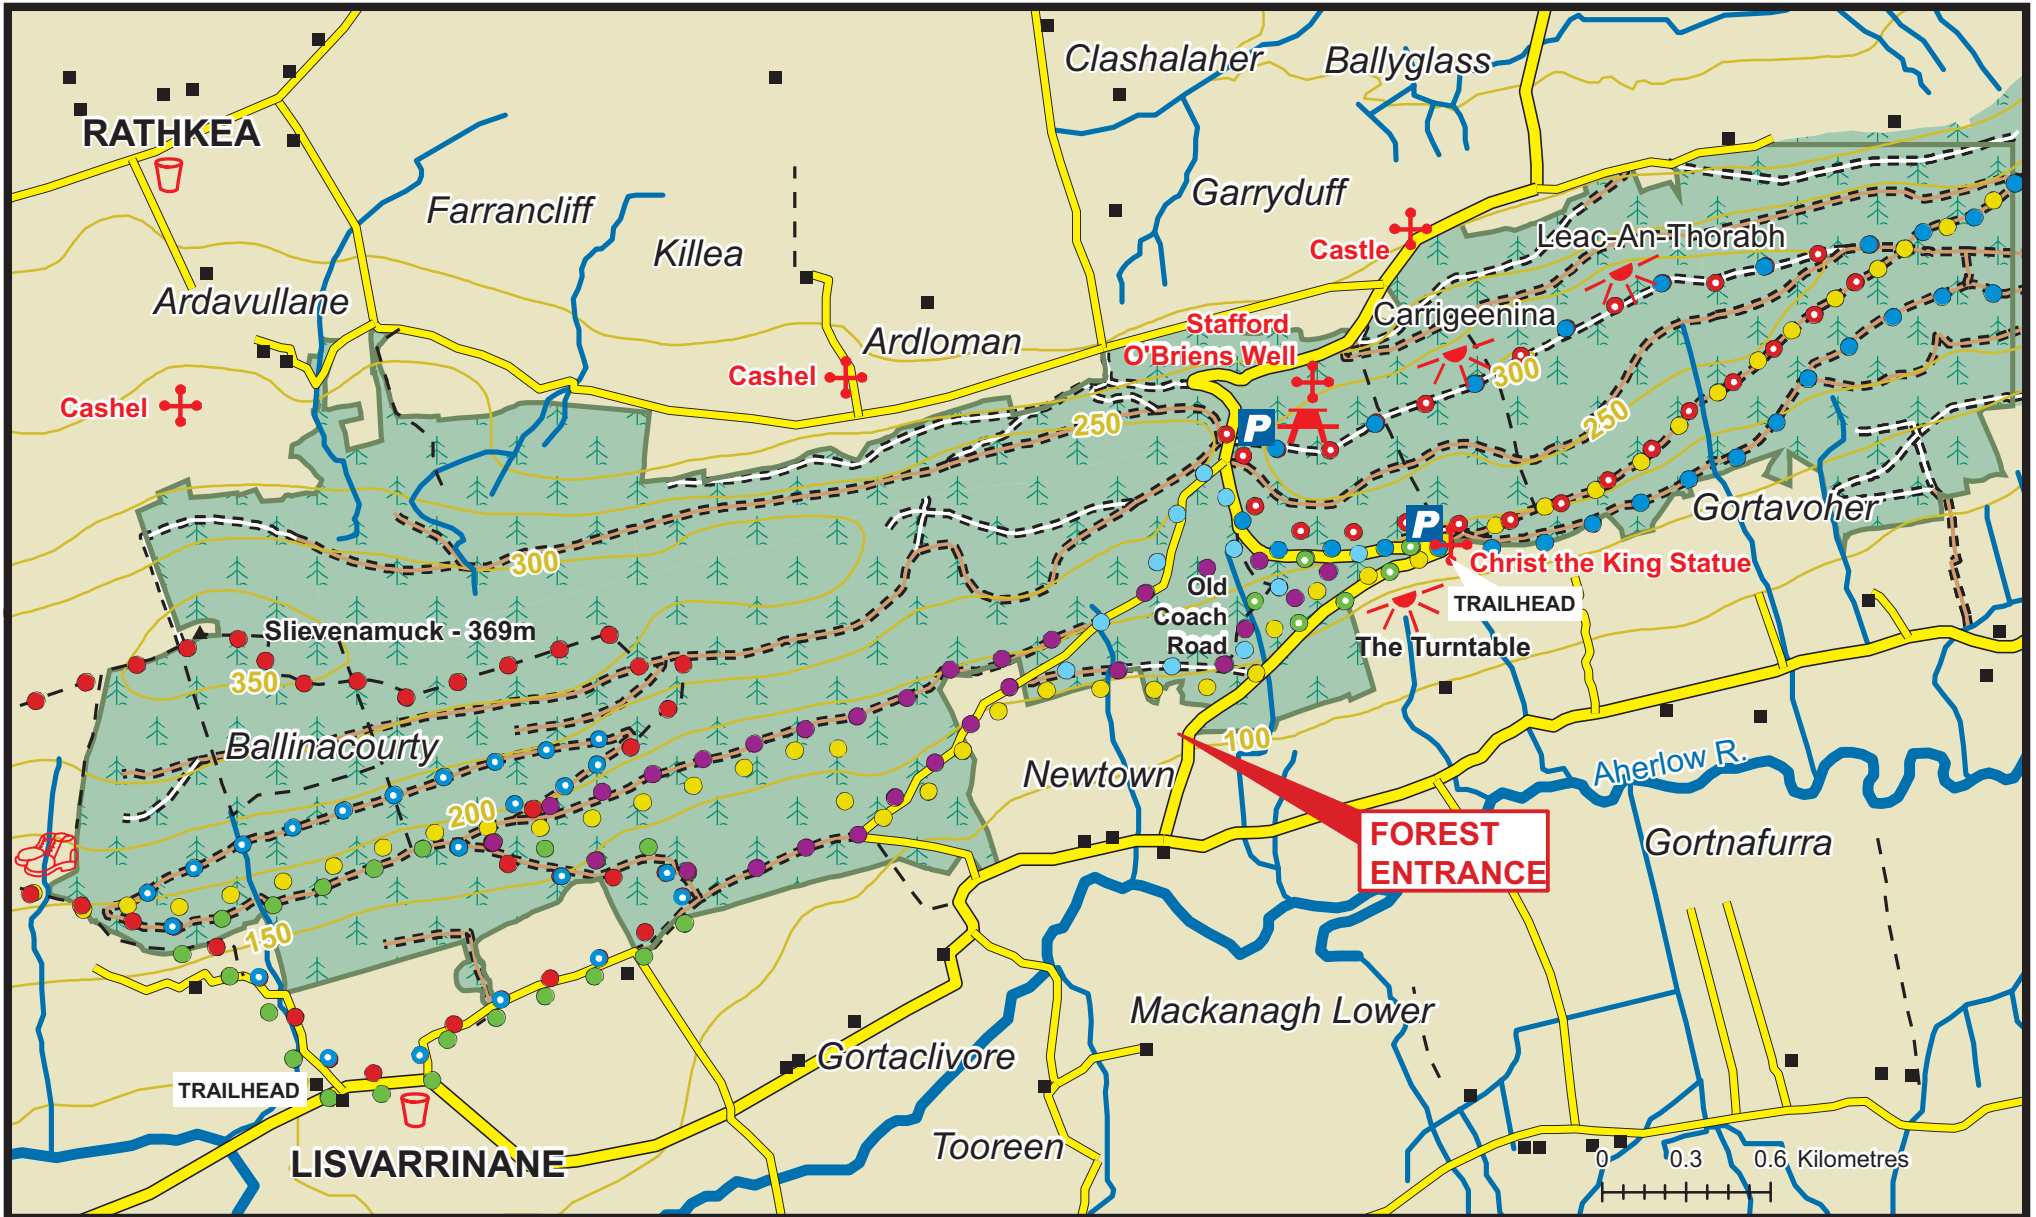

GORTAVOHER

- Main Road
- Minor Road
- Forest Road
- Forest Track
- Path
- Viewpoint

- Car Park
- Parking Spot
- Heritage Site
- Picnic
- Refreshments
- Hillwalking Access

- Coillte Properties**
- Conifer Forest
 - Broadleaf Forest

- Ballyhoura Way
- Ballinacourty Loop
- Bianconi Loop
- Carroll's Loop
- Dolmen Loop

- Millennium Stone Loop
- Padraigh's Loop
- Rock an Thorabh Loop
- Woodland Loop

The representation on the map of roads, tracks and paths outside Coillte property should not be interpreted as conferring a right of way.