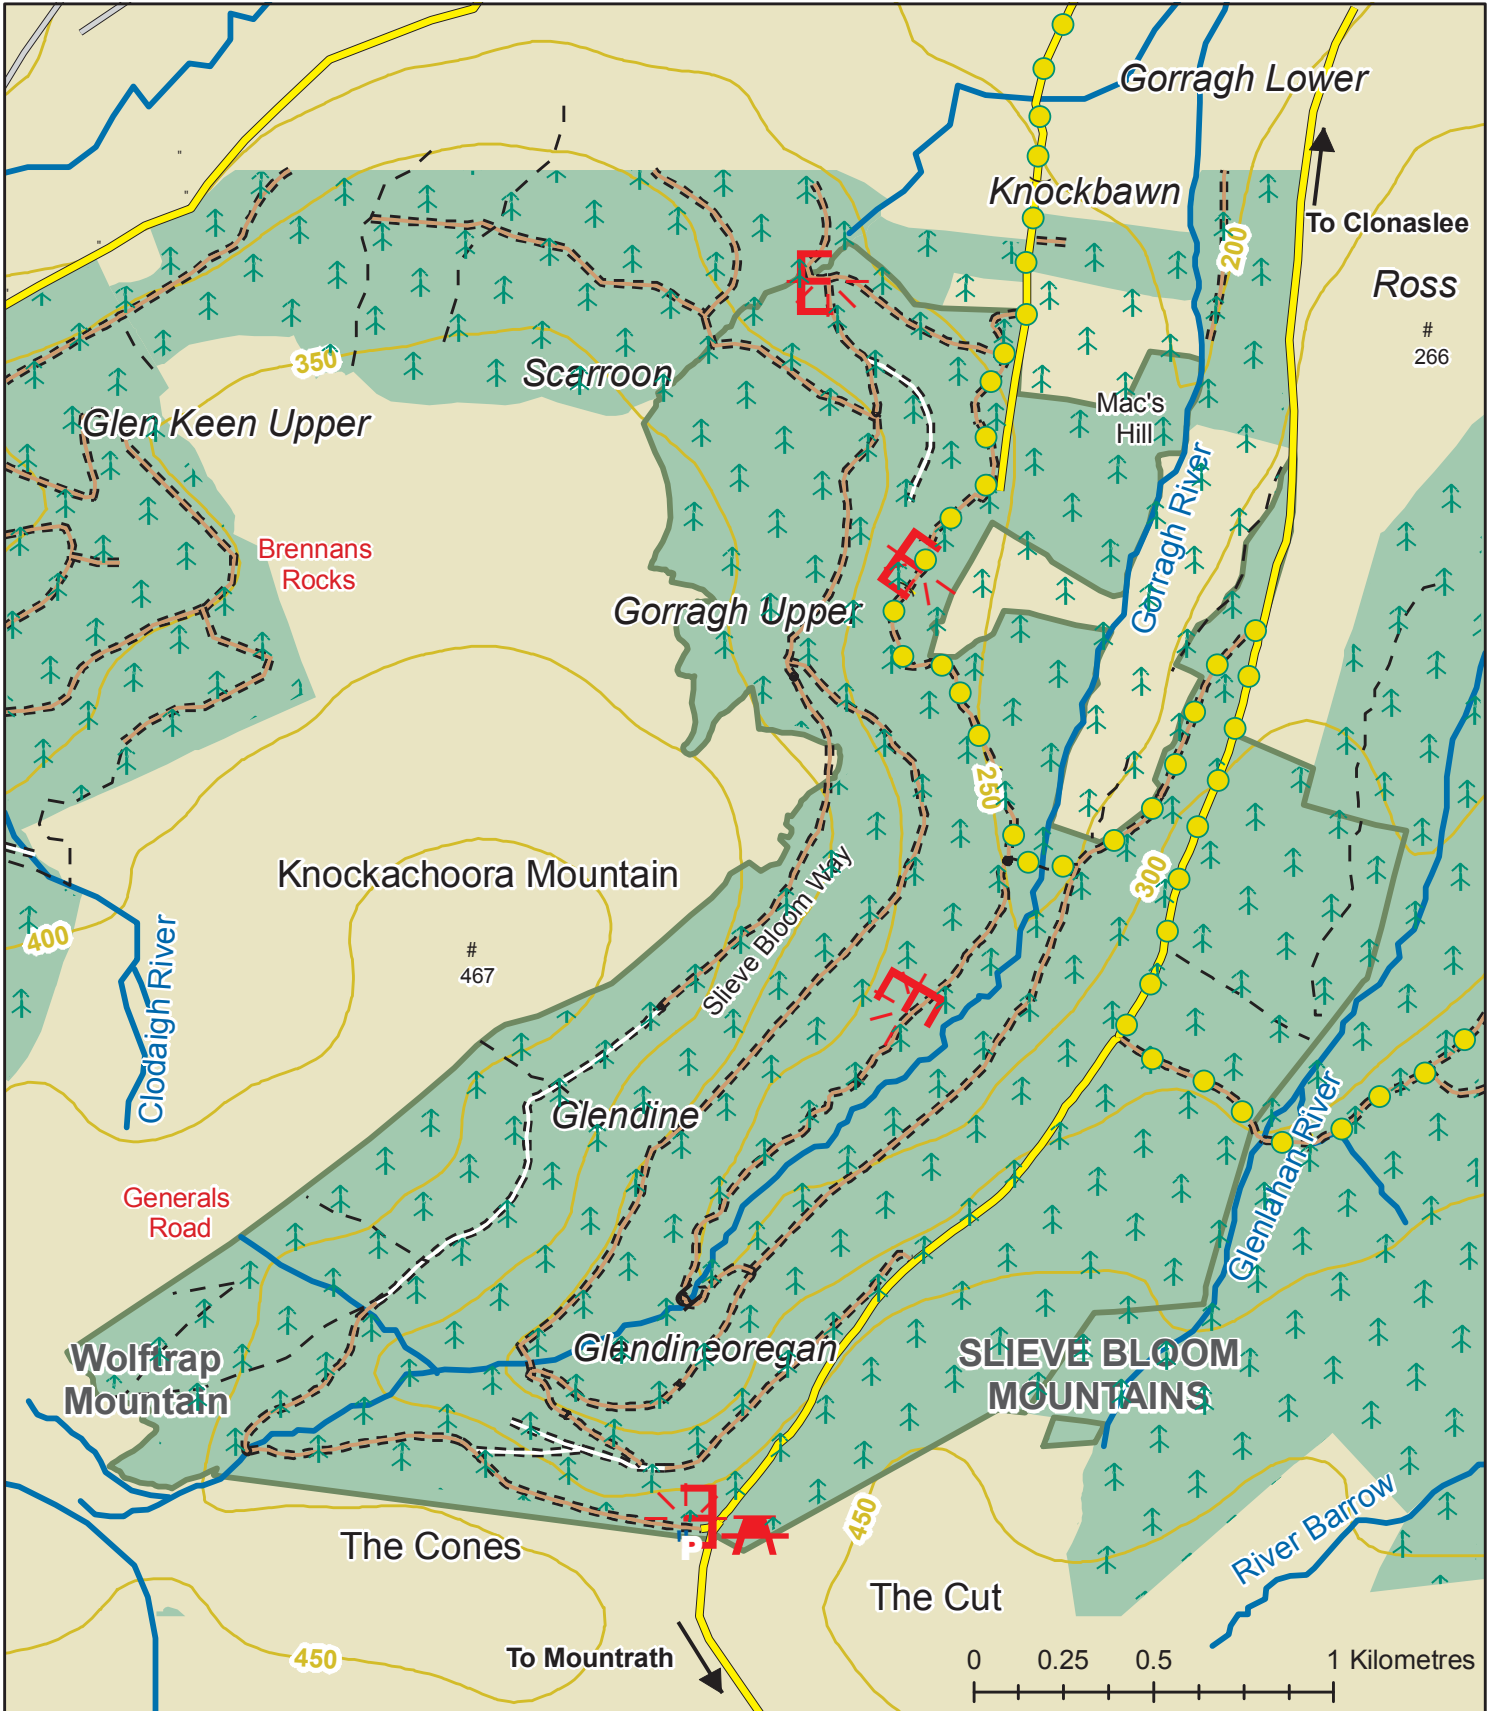

THE CUT

- | | | | | | | |
|--|--------------|--|--------------------|---------------------------|--|--|
| | Main Road | | Car Park | Coillte Properties | | Slieve Bloom Way
(National Waymarked Way) |
| | Minor Road | | Parking Spot | | | Conifer Forest |
| | Forest Road | | Heritage Site | | | Broadleaf Forest |
| | Forest Track | | Picnic | | | |
| | Path | | Refreshments | | | |
| | Viewpoint | | Hillwalking Access | | | |

The representation on the map of roads, tracks and paths outside Coillte property should not be interpreted as conferring a right of way.