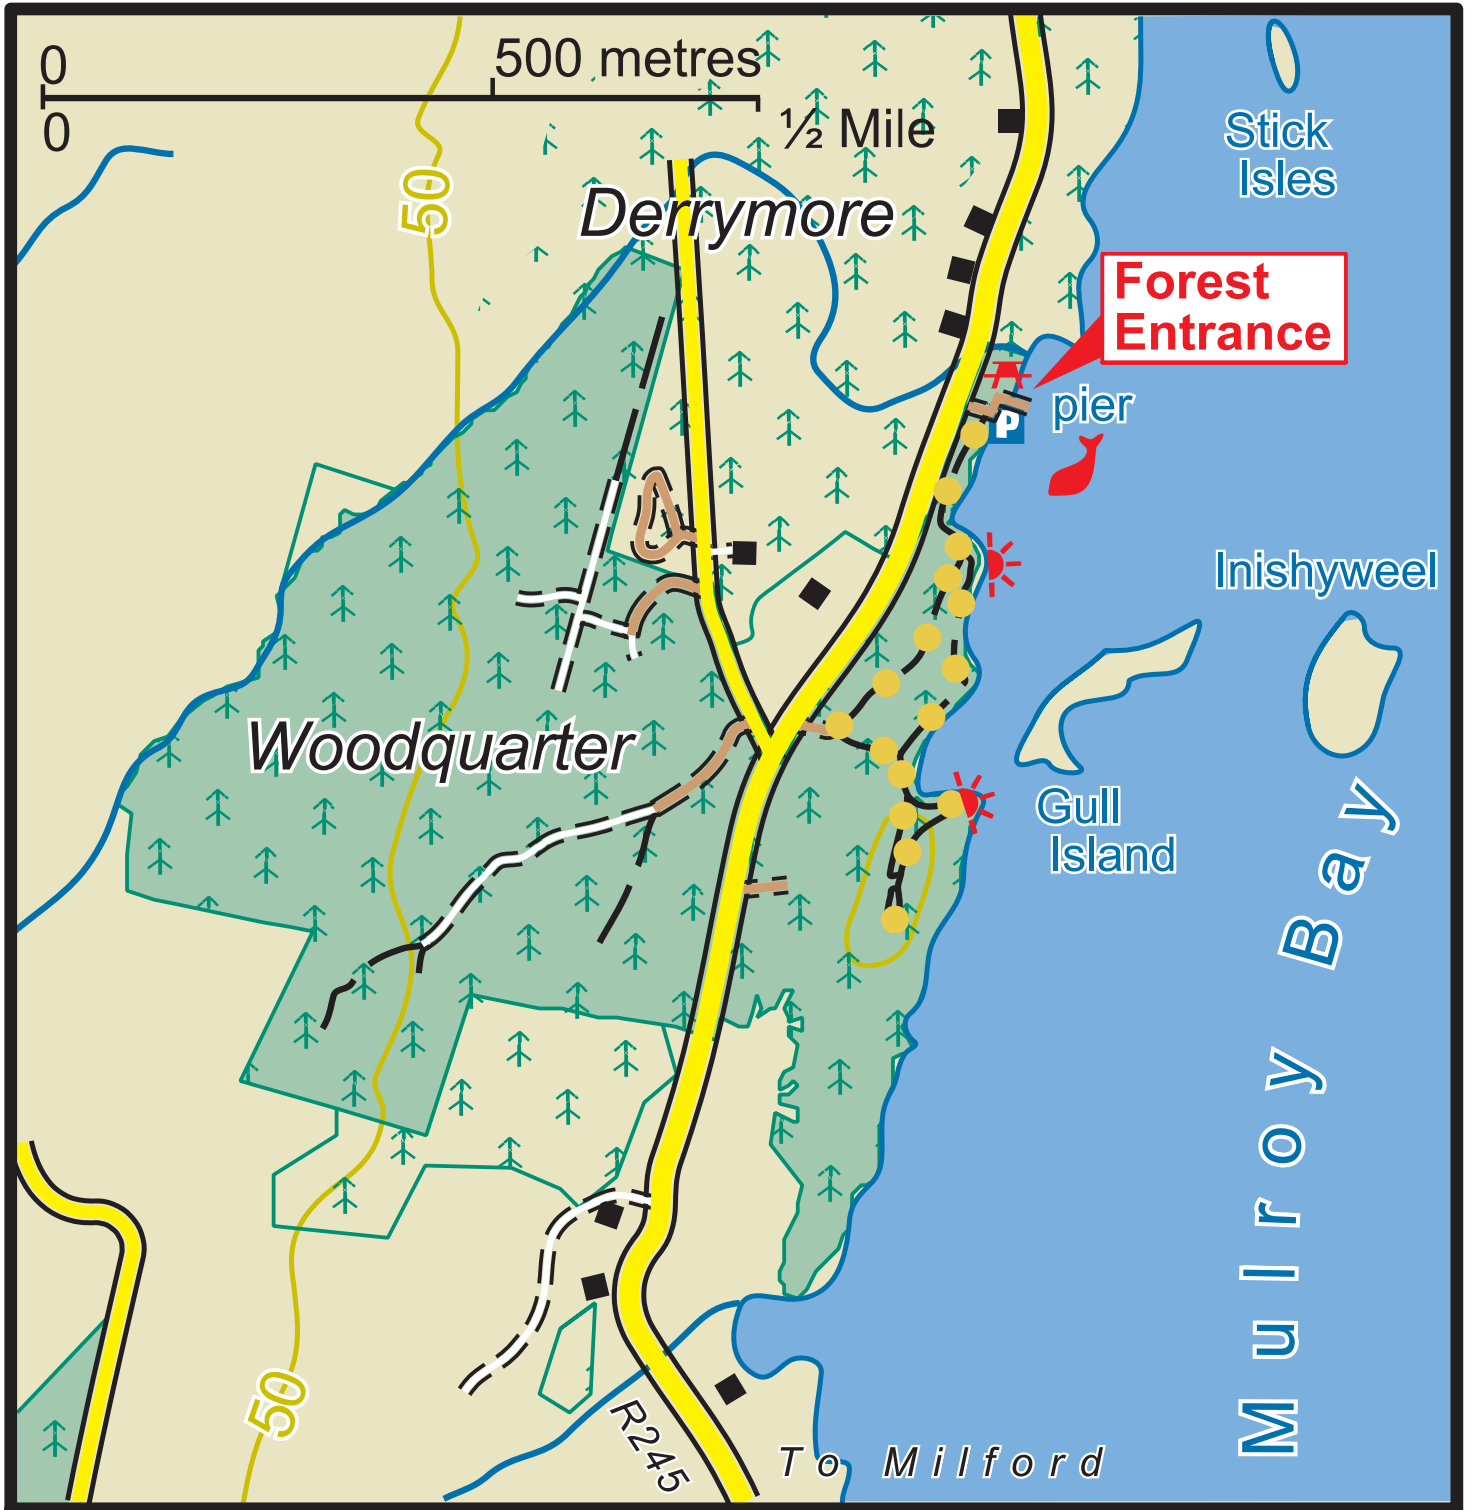

Woodquarter

- | | | | | | |
|--|--------------|--|---------------|--|--------------------------------------|
| | Main Road | | Car Park | | Coillte Properties
Conifer Forest |
| | Minor Road | | Parking Spot | | Broadleaf Forest |
| | Forest Road | | Heritage Site | | <i>Forest Walk</i> |
| | Forest Track | | Picnic Area | | |
| | Path | | Refreshments | | |
| | Viewpoint | | | | |

The representation on the map of roads, tracks and paths outside Coillte property should not be interpreted as conferring a right of way.